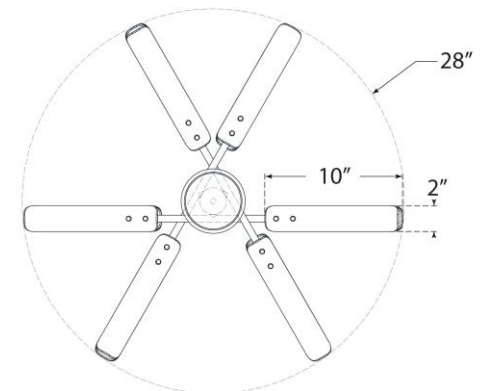

TEAR SHEET

Casoria XL Radial Flush Mount

Item # ARN 4480BZ-CG

Designer: AERIN

Height: 7.5"

Width: 28"

Canopy: 4.5" Round

Finishes: BZ, HAB, PN

Glass Options: CG

Socket: 6 - E12 Candelabra

Wattage: 6 - 6.5 LED B11

Weight: 11 Pounds

Note: UL Only

Front View

Top View