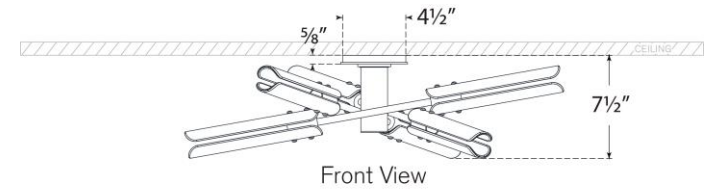

TEAR SHEET

Casoria XL Radial Flush Mount

Item # ARN 4480BZ-CG

Designer: AERIN

Height: 7.5"

Width: 28"

Canopy: 4.5" Round

Finishes: BZ, HAB, PN

Glass Options: CG

Socket: 6 - E12 Candelabra

Wattage: 6 - 6.5 LED B11

Weight: 11 Pounds

Note: UL Only

Front View

Top View