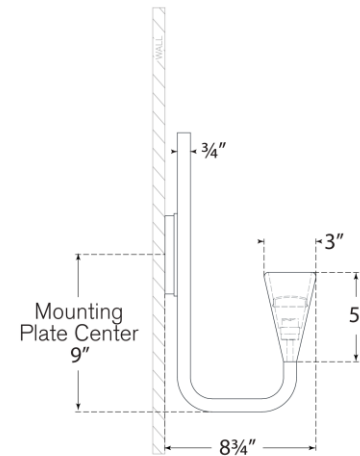

## Brassica Medium Sconce

Item # KW 2640AI

Designer: Kelly Wearstler

Height: 16"

Width: 4.75"

Extension: 8.75"

Backplate: 4.5" Round

Finishes: AI, PW

Socket: Dedicated LED

Wattage: 6w (500lm)

Note: UL Only

Top View

Side View

Front View