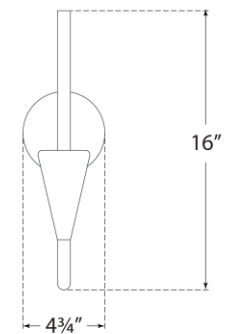

## Brassica Medium Sconce

Item # KW 2640AI

Designer: Kelly Wearstler

Height: 16"

Width: 4.75"

Extension: 8.75"

Backplate: 4.5" Round

Finishes: AI, PW

Socket: Dedicated LED

Wattage: 6w (500lm)

Note: UL Only

Top View

Side View

Front View