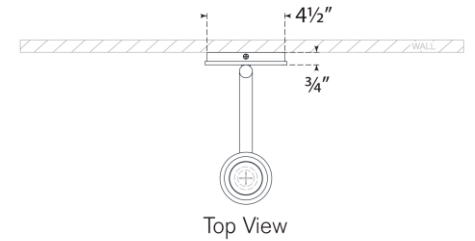

## Brassica Medium Sconce

Item # KW 2640AI

Designer: Kelly Wearstler

Height: 16"

Width: 4.75"

Extension: 8.75"

Backplate: 4.5" Round

Finishes: AI, PW

Socket: Dedicated LED

Wattage: 6w (500lm)

Note: UL Only

Top View

Side View

Front View