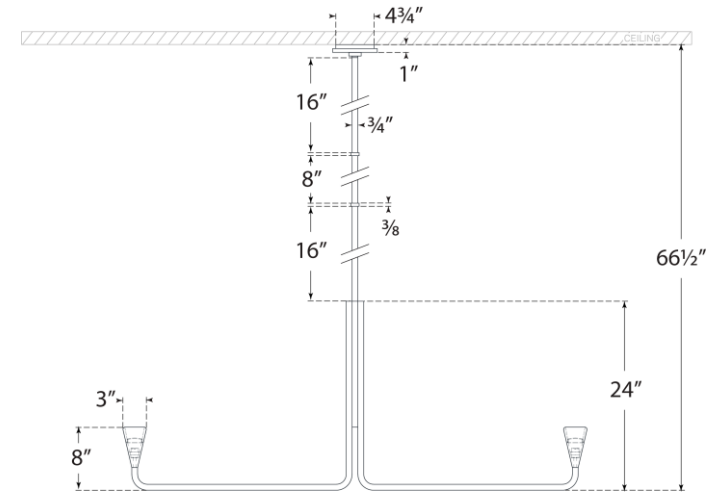

TEAR SHEET

Brassica Large Linear Chandelier

Item # KW 5642AI

Designer: Kelly Wearstler

O/A Height: 66.5"

Fixture Height: 24"

Min. Custom Height: 30.75"

Width: 59.25" x 3"

Canopy: 4.75" Round

Finishes: AI, PW

Socket: Dedicated LED

Wattage: 12w (1000lm)

Note: UL Only | Custom Height Available

Front View

Top View