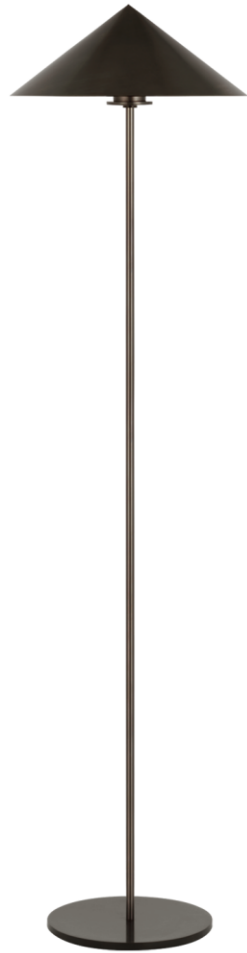

## TEAR SHEET

### Orsay Medium Floor Lamp

Item # PCD 1200BZ

Designer: Paloma Contreras

Height: 55"

Width: 14"

Base: 9.75" Round

Finishes: BZ, HAB, PN

Socket: GU10 On/Off Toggle

Wattage: 5 LED T7

Note: UL Only | Bulb Included