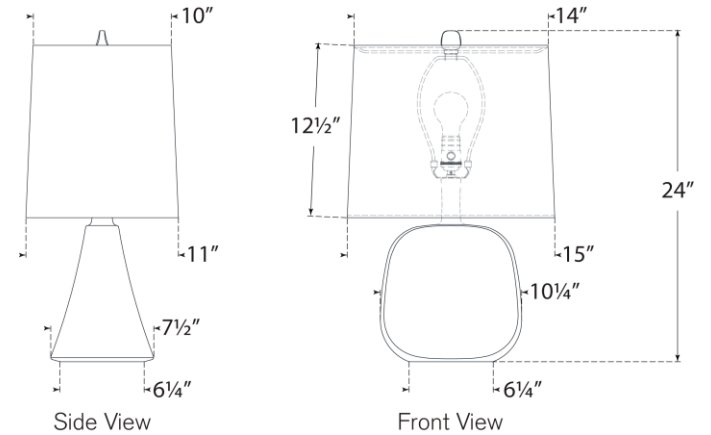

## Almette Medium Table Lamp

Item # ARN 3318BSL-L

Designer: AERIN

Height: 24"

Width: 15"

Base: 6.25" Decorative

Finishes: BSL, G, PW

Shade Treatments: L

Shade Details: 14/15" x 10/11" x 12.5" Rectangle

Socket: E26 Dimmer

Wattage: 15 LED A19

Note: UL Only

Top View