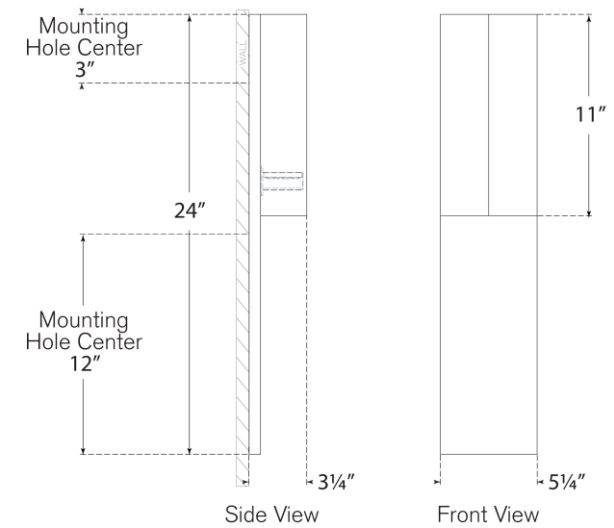

TEAR SHEET

Rega 24" Folded Sconce

Item # KW 2782AB

Designer: Kelly Wearstler

Height: 24"

Width: 5.25"

Extension: 3.25"

Backplate: 4.5" x 24" Rectangle

Finishes: AB, BZ, PN

Socket: Dedicated LED

Wattage: 12w (1000lm)

Weight: 6 Pounds

Note: UL Only

Top View

Side View

Front View