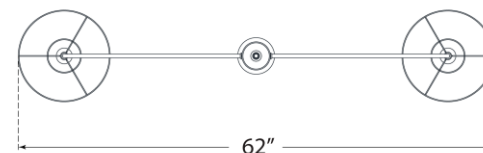

TEAR SHEET

Piaf Large Two Light Linear Pendant

Item # TOB 5455AI/EBO-L

Designer: Thomas O'Brien

O/A Height: 57"

Fixture Height: 18.5"

Min. Custom Height: 23.75"

Width: 62" x 12"

Canopy: 4.75" Round

Finishes: AI/EBO, SG

Shade Treatments: L

Shade Details: 4.5" x 12" x 6"

Socket: 2 - E12 Candelabra

Wattage: 2 - 6.5 LED B11

Weight: 14 Pounds

Side View

Bottom View