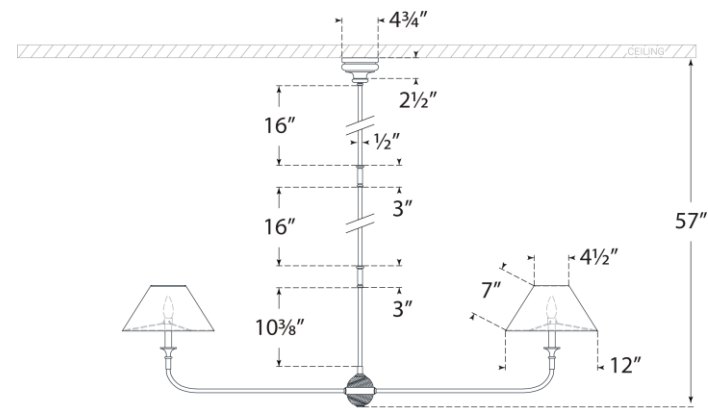

TEAR SHEET

Piaf Large Two Light Linear Pendant

Item # TOB 5455AI/EBO-L

Designer: Thomas O'Brien

O/A Height: 57"

Fixture Height: 18.5"

Min. Custom Height: 23.75"

Width: 62" x 12"

Canopy: 4.75" Round

Finishes: AI/EBO, SG

Shade Treatments: L

Shade Details: 4.5" x 12" x 6"

Socket: 2 - E12 Candelabra

Wattage: 2 - 6.5 LED B11

Weight: 14 Pounds

Side View

Bottom View