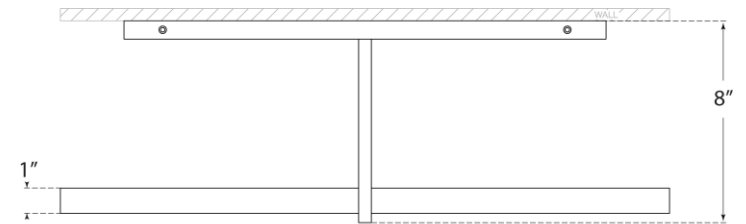

TEAR SHEET

Axis 24" Picture Light

Item # KW 2734AB

Designer: Kelly Wearstler

Height: 3"

Width: 24"

Extension: 8"

Backplate: 3" x 19" Rectangle

Finishes: AB, BZ, PN

Socket: Dedicated LED

Wattage: 20w (1600lm)

Weight: 8 Pounds

Note: UL Only

Top View

Front View