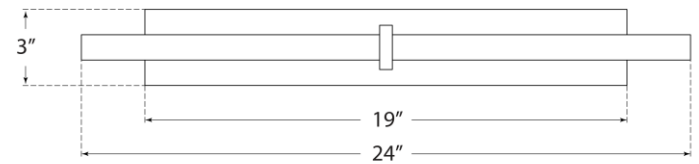

TEAR SHEET

Axis 24" Picture Light

Item # KW 2734AB

Designer: Kelly Wearstler

Height: 3"

Width: 24"

Extension: 8"

Backplate: 3" x 19" Rectangle

Finishes: AB, BZ, PN

Socket: Dedicated LED

Wattage: 20w (1600lm)

Weight: 8 Pounds

Note: UL Only

Top View

Front View