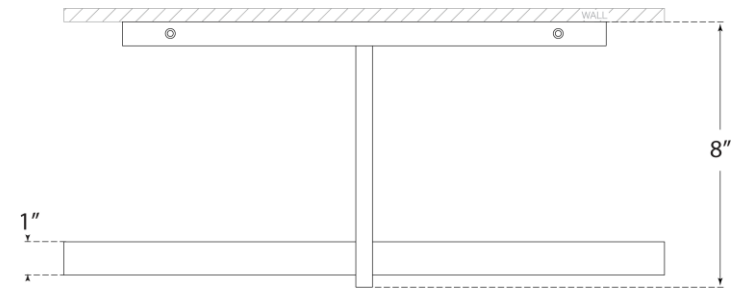

## Axis 18" Picture Light

Item # KW 2733AB

Designer: Kelly Wearstler

Height: 3"

Width: 18"

Extension: 8"

Backplate: 3" x 14.5" Rectangle

Finishes: AB, BZ, PN

Socket: Dedicated LED

Wattage: 15w (1200lm)

Weight: 7 Pounds

Note: UL Only

Top View

Front View