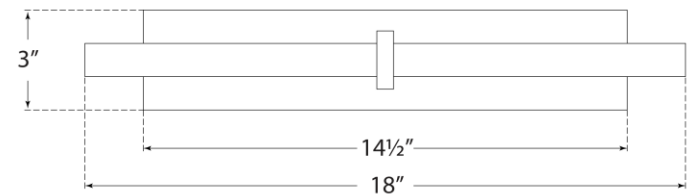

## Axis 18" Picture Light

Item # KW 2733AB

Designer: Kelly Wearstler

Height: 3"

Width: 18"

Extension: 8"

Backplate: 3" x 14.5" Rectangle

Finishes: AB, BZ, PN

Socket: Dedicated LED

Wattage: 15w (1200lm)

Weight: 7 Pounds

Note: UL Only

Top View

Front View