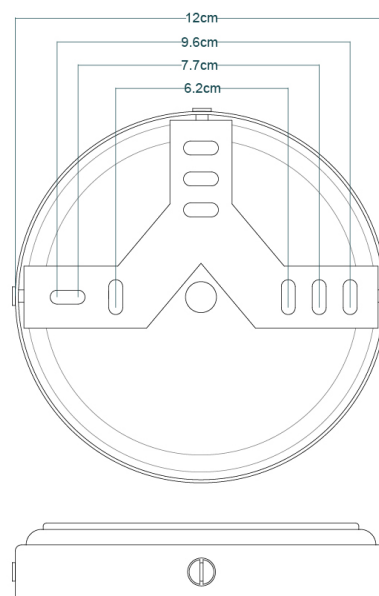

Product Notes:

1) Lamps not included with light fixture. 2) All products are individually hand crafted, therefore may differ slightly within manufacturing tolerances. 3) Please refer to: <http://www.mullanlighting.com/terms> for full list of Terms & Conditions. 4) Cable/Chain can be shortened during installation. 5) Longer Cable/Chain available on request. 6) Additional colour finishes available on request. 7.) Dimensions do not include lamps. 8.) Products wired to UL standards will operate at 110/120v with the appropriate lampholders.