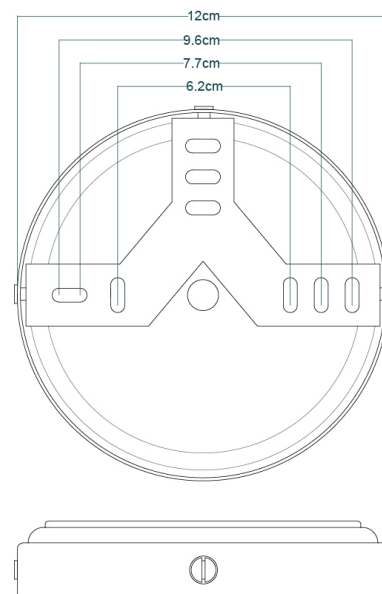

MATERIAL	Brass | Aluminium | Glass
HEIGHT	32cm | 12.6"
WIDTH | DIAMETER	18cm | 7.09"
LENGTH | PROJECTION	29cm | 11.42"
WEIGHT	2.45kg | 5.4lb
LAMPHOLDER	E27
MAX WATTAGE	6.5W
VOLTAGE	220/240v
IP RATING	IP65
CLASS PROTECTION	2
SHADE	GL146|GLWP01
FLEX | BAR | CHAIN LENGT	n/a
CABLE TYPE	

FIXING BRACKET MLWB09 | Polished Brass