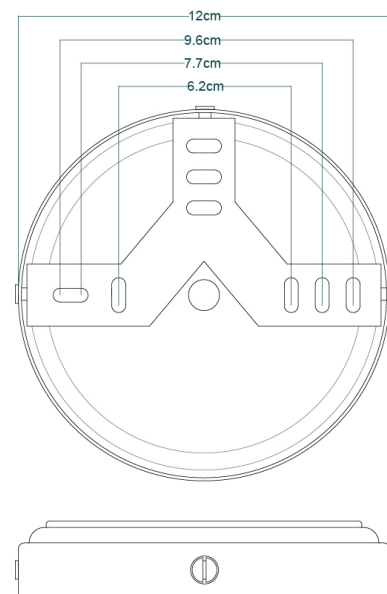

www.mullanlighting.com

Product Notes:

1) Lamps not included with light fixture. 2) All products are individually hand crafted, therefore may differ slightly within manufacturing tolerances. 3) Please refer to: <http://www.mullanlighting.com/terms> for full list of Terms & Conditions. 4) Cable/Chain can be shortened during installation. 5) Longer Cable/Chain available on request. 6) Additional colour finishes available on request. 7.) Dimensions do not include lamps. 8.) Products wired to UL standards will operate at 110/120v with the appropriate lampholders.