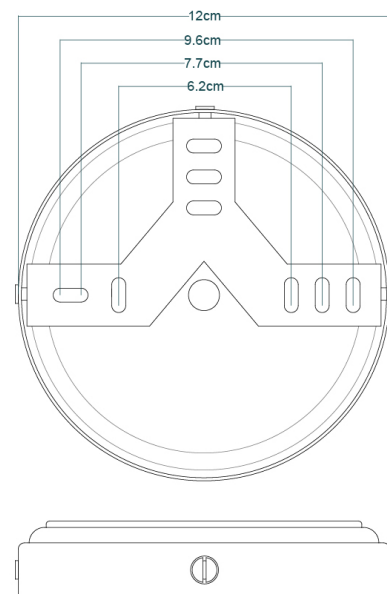

MATERIAL	Brass | Aluminium | Glass
HEIGHT	32cm | 12.6"
WIDTH | DIAMETER	18cm | 7.09"
LENGTH | PROJECTION	29cm | 11.42"
WEIGHT	2.45kg | 5.4lb
LAMPHOLDER	E27
MAX WATTAGE	6.5W
VOLTAGE	220/240v
IP RATING	IP65
CLASS PROTECTION	2
SHADE	GL146|GLWP01
FLEX | BAR | CHAIN LENGT	n/a
CABLE TYPE	

FIXING BRACKET MLWB09 | White