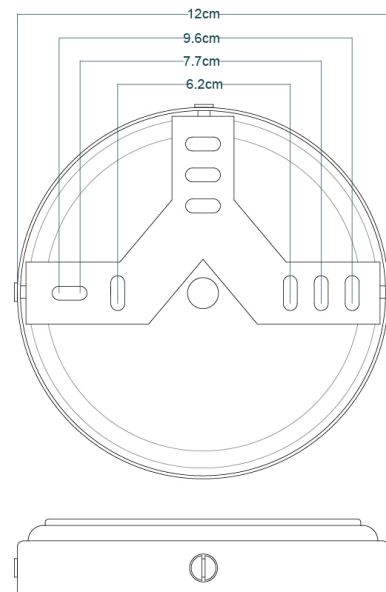

FIXING BRACKET MLWB09 | Matt Black

MATERIAL	Brass | Aluminium | Glass
HEIGHT	32cm | 12.6"
WIDTH | DIAMETER	18cm | 7.09"
LENGTH | PROJECTION	29cm | 11.42"
WEIGHT	2.45kg | 5.4lb
LAMPHOLDER	E27
MAX WATTAGE	6.5W
VOLTAGE	220/240v
IP RATING	IP65
CLASS PROTECTION	2
SHADE	GL146|GLWP01
FLEX | BAR | CHAIN LENGT	n/a
CABLE TYPE	

FIXING BRACKET MLWB09 | Natural Brass