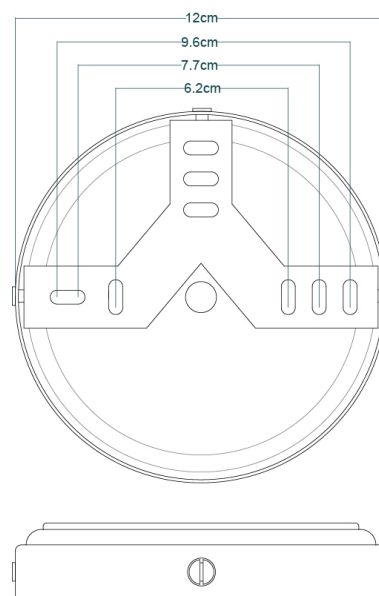

Product Notes:
1) Lamps not included with light fixture. 2) All products are individually hand crafted, therefore may differ slightly within manufacturing tolerances. 3) Please refer to: <http://www.mullanlighting.com/terms> for full list of Terms & Conditions. 4) Cable/Chain can be shortened during installation. 5) Longer Cable/Chain available on request. 6) Additional colour finishes available on request. 7.) Dimensions do not include lamps. 8.) Products wired to UL standards will operate at 110/120v with the appropriate lampholders.