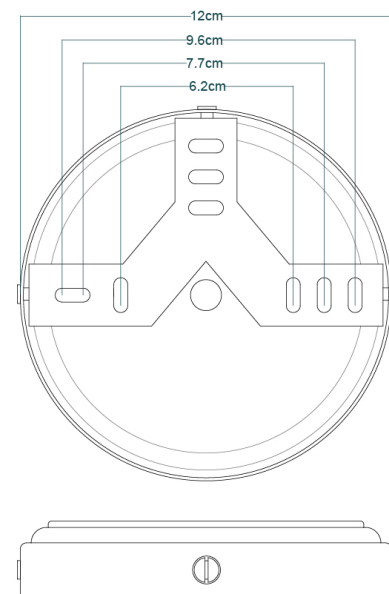

FIXING BRACKET MLWB09 | Antique Silver

www.mullanlighting.com

Product Notes:

1) Lamps not included with light fixture. 2) All products are individually hand crafted, therefore may differ slightly within manufacturing tolerances. 3) Please refer to: <http://www.mullanlighting.com/terms> for full list of Terms & Conditions. 4) Cable/Chain can be shortened during installation. 5) Longer Cable/Chain available on request. 6) Additional colour finishes available on request. 7.) Dimensions do not include lamps. 8.) Products wired to UL standards will operate at 110/120v with the appropriate lampholders.