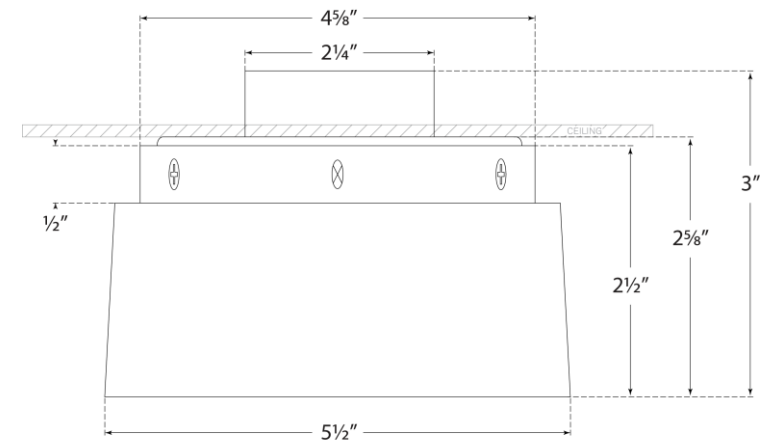

## Halo 5.5" Solitaire Flush Mount

Item # BBL 4090G

Designer: Barbara Barry

Height: 2.5"

Width: 5.5"

Canopy: 4.5" Round

Finishes: BLK, BSL, G, WHT

Socket: Dedicated LED

Wattage: 11w (1100lm)

Weight: 3 Pounds

Note: Requires Smaller Outlet Box

Side View