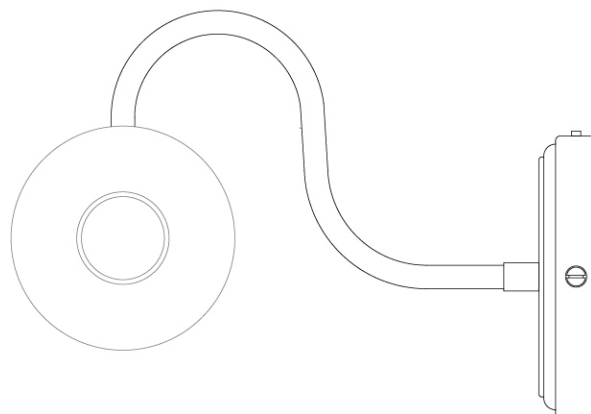

MICHAL Bathroom Light

MLBWL104ANTBRSC L Antique Brass

MATERIAL	Brass Glass
HEIGHT	18cm 7.09"
WIDTH DIAMETER	40cm 15.75"
LENGTH PROJECTION	25cm 9.84"
WEIGHT	1.71kg 3.77lb
LAMPHOLDER	E27
MAX WATTAGE	6.5W x 2
VOLTAGE	220/240v
IP RATING	IP65
CLASS PROTECTION	1
SHADE	GLWP01 x 2
FLEX BAR CHAIN LENGT	n/a
CABLE TYPE	-

MICHAL Bathroom Light

MLBWL104ANTBRSOP Antique Brass

MATERIAL	Brass Glass
HEIGHT	18cm 7.09"
WIDTH DIAMETER	40cm 15.75"
LENGTH PROJECTION	25cm 9.84"
WEIGHT	1.71kg 3.77lb
LAMPHOLDER	E27
MAX WATTAGE	6.5W x 2
VOLTAGE	220/240v
IP RATING	IP65
CLASS PROTECTION	1
SHADE	GLWP02 x 2
FLEX BAR CHAIN LENGT	n/a
CABLE TYPE	-