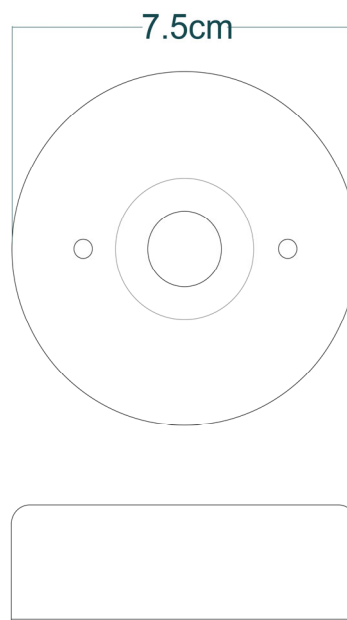

MATERIAL	Brass | Glass
HEIGHT	18cm | 7.09"
WIDTH | DIAMETER	40cm | 15.75"
LENGTH | PROJECTION	25cm | 9.84"
WEIGHT	1.71kg | 3.77lb
LAMPHOLDER	E27
MAX WATTAGE	6.5W x 2
VOLTAGE	220/240v
IP RATING	IP65
CLASS PROTECTION	1
SHADE	GLWP01 x 2
FLEX | BAR | CHAIN LENGT	n/a
CABLE TYPE	-

Fixing Bracket MLWB13 | Natural Brass