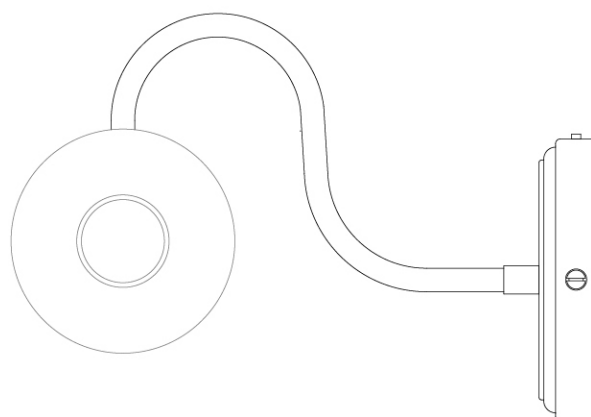

MICHAL Bathroom Light

MLBWL104PCMBKCL Matt Black

MATERIAL	Brass Glass
HEIGHT	18cm 7.09"
WIDTH DIAMETER	40cm 15.75"
LENGTH PROJECTION	25cm 9.84"
WEIGHT	1.71kg 3.77lb
LAMPHOLDER	E27
MAX WATTAGE	6.5W x 2
VOLTAGE	220/240v
IP RATING	IP65
CLASS PROTECTION	1
SHADE	GLWP01 x 2
FLEX BAR CHAIN LENGT	n/a
CABLE TYPE	-

Fixing Bracket MLWB13 | Matt Black

www.mullanlighting.com

Product Notes:

1) Lamps not included with light fixture. 2) All products are individually hand crafted, therefore may differ slightly within manufacturing tolerances. 3) Please refer to: <http://www.mullanlighting.com/terms> for full list of Terms & Conditions. 4) Cable/Chain can be shortened during installation. 5) Longer Cable/Chain available on request. 6) Additional colour finishes available on request. 7.) Dimensions do not include lamps. 8.) Products wired to UL standards will operate at 110/120v with the appropriate lampholders.

MICHAL Bathroom Light

MLBWL104PCMBKOP Matt Black

MATERIAL	Brass Glass
HEIGHT	18cm 7.09"
WIDTH DIAMETER	40cm 15.75"
LENGTH PROJECTION	25cm 9.84"
WEIGHT	1.71kg 3.77lb
LAMPHOLDER	E27
MAX WATTAGE	6.5W x 2
VOLTAGE	220/240v
IP RATING	IP65
CLASS PROTECTION	1
SHADE	GLWP02 x 2
FLEX BAR CHAIN LENGT	n/a
CABLE TYPE	-