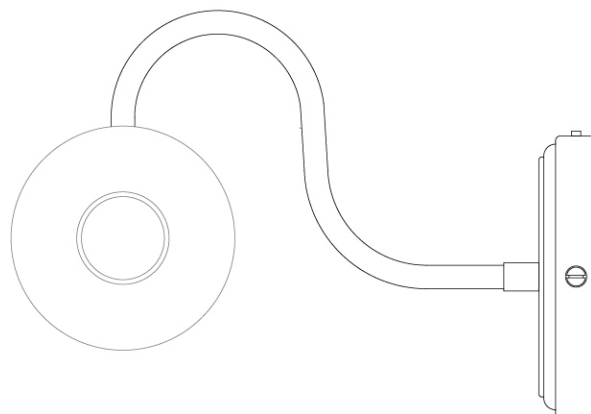

MICHAL Bathroom Light

MLBWL104PCMBKOP Matt Black

MATERIAL	Brass Glass
HEIGHT	18cm 7.09"
WIDTH DIAMETER	40cm 15.75"
LENGTH PROJECTION	25cm 9.84"
WEIGHT	1.71kg 3.77lb
LAMPHOLDER	E27
MAX WATTAGE	6.5W x 2
VOLTAGE	220/240v
IP RATING	IP65
CLASS PROTECTION	1
SHADE	GLWP02 x 2
FLEX BAR CHAIN LENGT	n/a
CABLE TYPE	-

Fixing Bracket MLWB13 | Matt Black

www.mullanlighting.com

Product Notes:

1) Lamps not included with light fixture. 2) All products are individually hand crafted, therefore may differ slightly within manufacturing tolerances. 3) Please refer to: <http://www.mullanlighting.com/terms> for full list of Terms & Conditions. 4) Cable/Chain can be shortened during installation. 5) Longer Cable/Chain available on request. 6) Additional colour finishes available on request. 7.) Dimensions do not include lamps. 8.) Products wired to UL standards will operate at 110/120v with the appropriate lampholders.

MICHAL Bathroom Light

MLBWL104PCWTECL White

MATERIAL	Brass Glass
HEIGHT	18cm 7.09"
WIDTH DIAMETER	40cm 15.75"
LENGTH PROJECTION	25cm 9.84"
WEIGHT	1.71kg 3.77lb
LAMPHOLDER	E27
MAX WATTAGE	6.5W x 2
VOLTAGE	220/240v
IP RATING	IP65
CLASS PROTECTION	1
SHADE	GLWP01 x 2
FLEX BAR CHAIN LENGT	n/a
CABLE TYPE	-