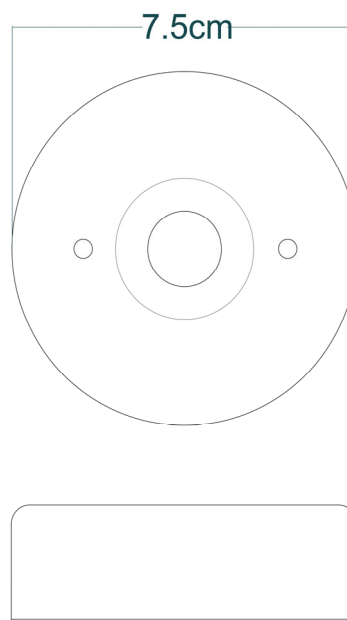

MATERIAL	Brass | Glass
HEIGHT	18cm | 7.09"
WIDTH | DIAMETER	40cm | 15.75"
LENGTH | PROJECTION	25cm | 9.84"
WEIGHT	1.71kg | 3.77lb
LAMPHOLDER	E27
MAX WATTAGE	6.5W x 2
VOLTAGE	220/240v
IP RATING	IP65
CLASS PROTECTION	1
SHADE	GLWP02 x 2
FLEX | BAR | CHAIN LENGT	n/a
CABLE TYPE	-

Fixing Bracket MLWB13 | Satin Brass