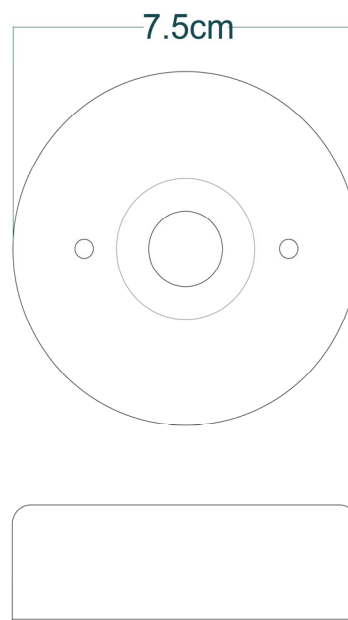

MATERIAL	Brass | Glass
HEIGHT	18cm | 7.09"
WIDTH | DIAMETER	40cm | 15.75"
LENGTH | PROJECTION	25cm | 9.84"
WEIGHT	1.71kg | 3.77lb
LAMPHOLDER	E27
MAX WATTAGE	6.5W x 2
VOLTAGE	220/240v
IP RATING	IP65
CLASS PROTECTION	1
SHADE	GLWP01 x 2
FLEX | BAR | CHAIN LENGT	n/a
CABLE TYPE	-

Fixing Bracket MLWB13 | Matt Black