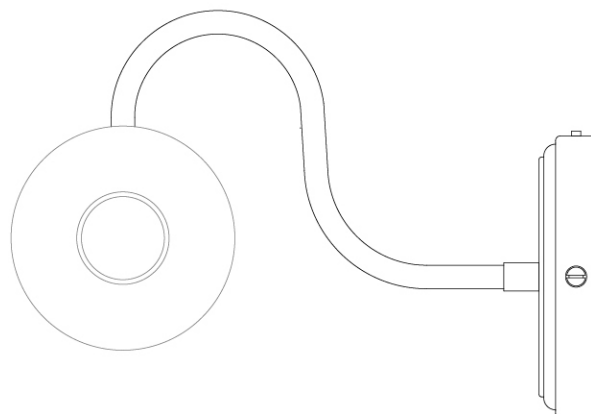

MICHAL Bathroom Light

MLBWL104ANTBRSOP Antique Brass

MATERIAL	Brass Glass
HEIGHT	18cm 7.09"
WIDTH DIAMETER	40cm 15.75"
LENGTH PROJECTION	25cm 9.84"
WEIGHT	1.71kg 3.77lb
LAMPHOLDER	E27
MAX WATTAGE	6.5W x 2
VOLTAGE	220/240v
IP RATING	IP65
CLASS PROTECTION	1
SHADE	GLWP02 x 2
FLEX BAR CHAIN LENGT	n/a
CABLE TYPE	-

MICHAL Bathroom Light

MLBWL104ANTSLVCL Antique Silver

MATERIAL	Brass Glass
HEIGHT	18cm 7.09"
WIDTH DIAMETER	40cm 15.75"
LENGTH PROJECTION	25cm 9.84"
WEIGHT	1.71kg 3.77lb
LAMPHOLDER	E27
MAX WATTAGE	6.5W x 2
VOLTAGE	220/240v
IP RATING	IP65
CLASS PROTECTION	1
SHADE	GLWP01 x 2
FLEX BAR CHAIN LENGT	n/a
CABLE TYPE	-

Fixing Bracket MLWB13 | Antique Silver

www.mullanlighting.com

Product Notes:

1) Lamps not included with light fixture. 2) All products are individually hand crafted, therefore may differ slightly within manufacturing tolerances. 3) Please refer to: <http://www.mullanlighting.com/terms> for full list of Terms & Conditions. 4) Cable/Chain can be shortened during installation. 5) Longer Cable/Chain available on request. 6) Additional colour finishes available on request. 7.) Dimensions do not include lamps. 8.) Products wired to UL standards will operate at 110/120v with the appropriate lampholders.

MICHAL Bathroom Light

MLBWL104ANTSLVOP Antique Silver

MATERIAL	Brass Glass
HEIGHT	18cm 7.09"
WIDTH DIAMETER	40cm 15.75"
LENGTH PROJECTION	25cm 9.84"
WEIGHT	1.71kg 3.77lb
LAMPHOLDER	E27
MAX WATTAGE	6.5W x 2
VOLTAGE	220/240v
IP RATING	IP65
CLASS PROTECTION	1
SHADE	GLWP02 x 2
FLEX BAR CHAIN LENGT	n/a
CABLE TYPE	-