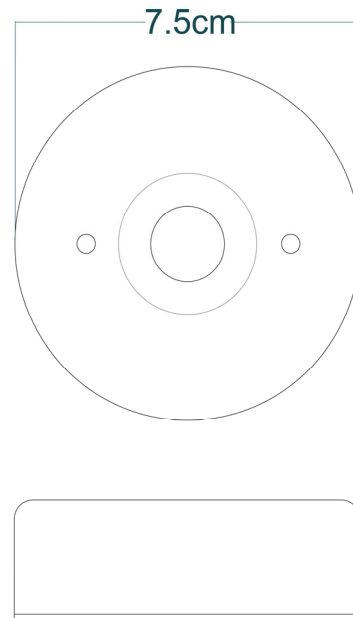

MATERIAL	Brass | Glass
HEIGHT	18cm | 7.09"
WIDTH | DIAMETER	40cm | 15.75"
LENGTH | PROJECTION	25cm | 9.84"
WEIGHT	1.71kg | 3.77lb
LAMPHOLDER	E27
MAX WATTAGE	6.5W x 2
VOLTAGE	220/240v
IP RATING	IP65
CLASS PROTECTION	1
SHADE	GLWP02 x 2
FLEX | BAR | CHAIN LENGT	n/a
CABLE TYPE	-

Fixing Bracket   MLWB13 | Antique Brass