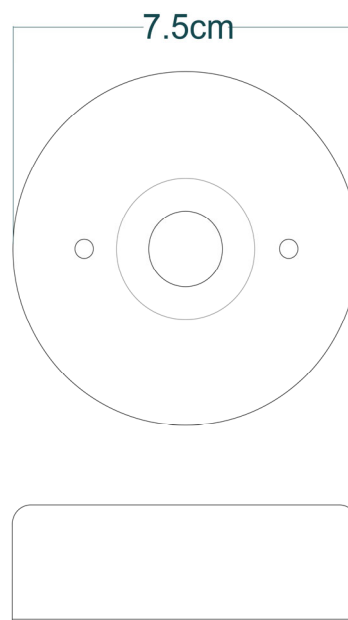

MATERIAL	Brass | Glass
HEIGHT	18cm | 7.09"
WIDTH | DIAMETER	40cm | 15.75"
LENGTH | PROJECTION	25cm | 9.84"
WEIGHT	1.71kg | 3.77lb
LAMPHOLDER	E27
MAX WATTAGE	6.5W x 2
VOLTAGE	220/240v
IP RATING	IP65
CLASS PROTECTION	1
SHADE	GLWP02 x 2
FLEX | BAR | CHAIN LENGT	n/a
CABLE TYPE	-

Fixing Bracket MLWB13 | Natural Brass