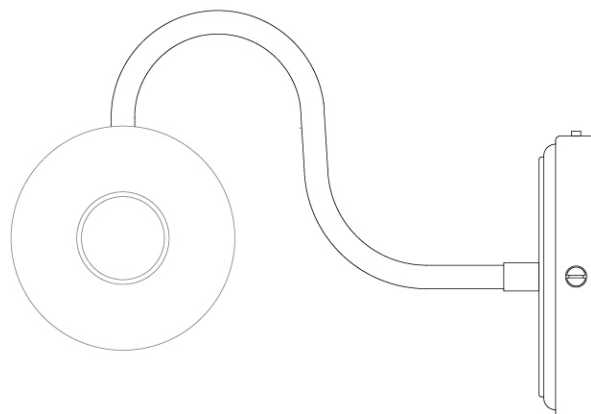

MICHAL Bathroom Light

MLBWL104ANTBRSC L Antique Brass

MATERIAL	Brass Glass
HEIGHT	18cm 7.09"
WIDTH DIAMETER	40cm 15.75"
LENGTH PROJECTION	25cm 9.84"
WEIGHT	1.71kg 3.77lb
LAMPHOLDER	E27
MAX WATTAGE	6.5W x 2
VOLTAGE	220/240v
IP RATING	IP65
CLASS PROTECTION	1
SHADE	GLWP01 x 2
FLEX BAR CHAIN LENGT	n/a
CABLE TYPE	-

MICHAL Bathroom Light

MLBWL104POLBRSOP Polished Brass

MATERIAL	Brass Glass
HEIGHT	18cm 7.09"
WIDTH DIAMETER	40cm 15.75"
LENGTH PROJECTION	25cm 9.84"
WEIGHT	1.71kg 3.77lb
LAMPHOLDER	E27
MAX WATTAGE	6.5W x 2
VOLTAGE	220/240v
IP RATING	IP65
CLASS PROTECTION	1
SHADE	GLWP02 x 2
FLEX BAR CHAIN LENGT	n/a
CABLE TYPE	-

Fixing Bracket MLWB13 | Polished Brass

www.mullanlighting.com

Product Notes:

1) Lamps not included with light fixture. 2) All products are individually hand crafted, therefore may differ slightly within manufacturing tolerances. 3) Please refer to: <http://www.mullanlighting.com/terms> for full list of Terms & Conditions. 4) Cable/Chain can be shortened during installation. 5) Longer Cable/Chain available on request. 6) Additional colour finishes available on request. 7.) Dimensions do not include lamps. 8.) Products wired to UL standards will operate at 110/120v with the appropriate lampholders.

MICHAL Bathroom Light

MLBWL104SATBRSCS Satin Brass

MATERIAL	Brass Glass
HEIGHT	18cm 7.09"
WIDTH DIAMETER	40cm 15.75"
LENGTH PROJECTION	25cm 9.84"
WEIGHT	1.71kg 3.77lb
LAMPHOLDER	E27
MAX WATTAGE	6.5W x 2
VOLTAGE	220/240v
IP RATING	IP65
CLASS PROTECTION	1
SHADE	GLWP01 x 2
FLEX BAR CHAIN LENGT	n/a
CABLE TYPE	-