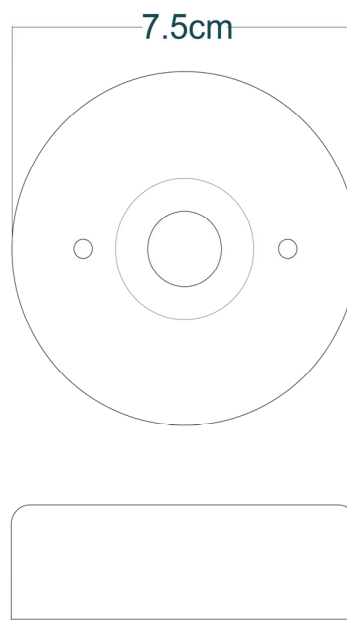

MATERIAL	Brass | Glass
HEIGHT	18cm | 7.09"
WIDTH | DIAMETER	40cm | 15.75"
LENGTH | PROJECTION	25cm | 9.84"
WEIGHT	1.71kg | 3.77lb
LAMPHOLDER	E27
MAX WATTAGE	6.5W x 2
VOLTAGE	220/240v
IP RATING	IP65
CLASS PROTECTION	1
SHADE	GLWP02 x 2
FLEX | BAR | CHAIN LENGT	n/a
CABLE TYPE	-

Fixing Bracket MLWB13 | White