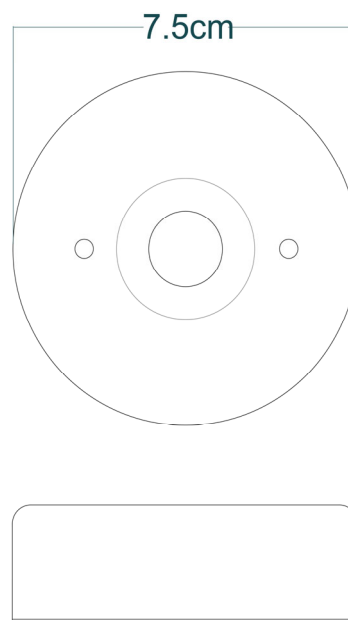

MATERIAL	Brass | Glass
HEIGHT	18cm | 7.09"
WIDTH | DIAMETER	40cm | 15.75"
LENGTH | PROJECTION	25cm | 9.84"
WEIGHT	1.71kg | 3.77lb
LAMPHOLDER	E27
MAX WATTAGE	6.5W x 2
VOLTAGE	220/240v
IP RATING	IP65
CLASS PROTECTION	1
SHADE	GLWP02 x 2
FLEX | BAR | CHAIN LENGT	n/a
CABLE TYPE	-

Fixing Bracket MLWB13 | Polished Brass