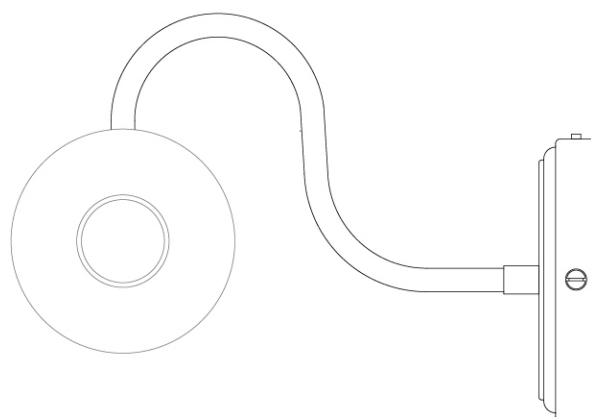

MICHAL Bathroom Light

MLBWL104ANTBRSC L Antique Brass

MATERIAL	Brass Glass
HEIGHT	18cm 7.09"
WIDTH DIAMETER	40cm 15.75"
LENGTH PROJECTION	25cm 9.84"
WEIGHT	1.71kg 3.77lb
LAMPHOLDER	E27
MAX WATTAGE	6.5W x 2
VOLTAGE	220/240v
IP RATING	IP65
CLASS PROTECTION	1
SHADE	GLWP01 x 2
FLEX BAR CHAIN LENGT	n/a
CABLE TYPE	-

MICHAL Bathroom Light

MLBWL104POLBRSC L Polished Brass

MATERIAL	Brass Glass
HEIGHT	18cm 7.09"
WIDTH DIAMETER	40cm 15.75"
LENGTH PROJECTION	25cm 9.84"
WEIGHT	1.71kg 3.77lb
LAMPHOLDER	E27
MAX WATTAGE	6.5W x 2
VOLTAGE	220/240v
IP RATING	IP65
CLASS PROTECTION	1
SHADE	GLWP01 x 2
FLEX BAR CHAIN LENGT	n/a
CABLE TYPE	-

Fixing Bracket MLWB13 | Polished Brass

www.mullanlighting.com

Product Notes:

1) Lamps not included with light fixture. 2) All products are individually hand crafted, therefore may differ slightly within manufacturing tolerances. 3) Please refer to: <http://www.mullanlighting.com/terms> for full list of Terms & Conditions. 4) Cable/Chain can be shortened during installation. 5) Longer Cable/Chain available on request. 6) Additional colour finishes available on request. 7.) Dimensions do not include lamps. 8.) Products wired to UL standards will operate at 110/120v with the appropriate lampholders.

MICHAL Bathroom Light

MLBWL104POLBRSOP Polished Brass

MATERIAL	Brass Glass
HEIGHT	18cm 7.09"
WIDTH DIAMETER	40cm 15.75"
LENGTH PROJECTION	25cm 9.84"
WEIGHT	1.71kg 3.77lb
LAMPHOLDER	E27
MAX WATTAGE	6.5W x 2
VOLTAGE	220/240v
IP RATING	IP65
CLASS PROTECTION	1
SHADE	GLWP02 x 2
FLEX BAR CHAIN LENGT	n/a
CABLE TYPE	-