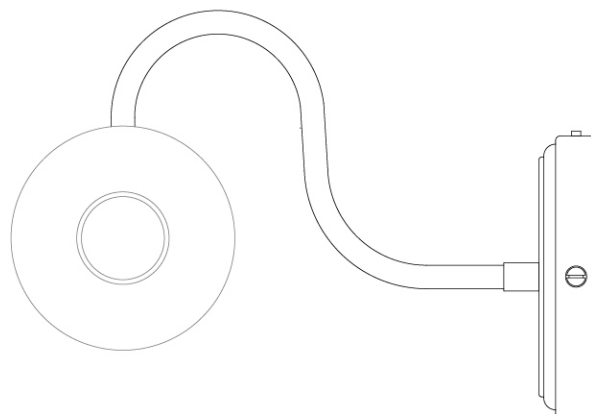

MICHAL Bathroom Light

MLBWL104NATBRSOP Natural Brass

MATERIAL	Brass Glass
HEIGHT	18cm 7.09"
WIDTH DIAMETER	40cm 15.75"
LENGTH PROJECTION	25cm 9.84"
WEIGHT	1.71kg 3.77lb
LAMPHOLDER	E27
MAX WATTAGE	6.5W x 2
VOLTAGE	220/240v
IP RATING	IP65
CLASS PROTECTION	1
SHADE	GLWP02 x 2
FLEX BAR CHAIN LENGT	n/a
CABLE TYPE	-

Fixing Bracket MLWB13 | Natural Brass

www.mullanlighting.com

Product Notes:

1) Lamps not included with light fixture. 2) All products are individually hand crafted, therefore may differ slightly within manufacturing tolerances. 3) Please refer to: <http://www.mullanlighting.com/terms> for full list of Terms & Conditions. 4) Cable/Chain can be shortened during installation. 5) Longer Cable/Chain available on request. 6) Additional colour finishes available on request. 7.) Dimensions do not include lamps. 8.) Products wired to UL standards will operate at 110/120v with the appropriate lampholders.

MICHAL Bathroom Light

MLBWL104PCMBKCL Matt Black

MATERIAL	Brass Glass
HEIGHT	18cm 7.09"
WIDTH DIAMETER	40cm 15.75"
LENGTH PROJECTION	25cm 9.84"
WEIGHT	1.71kg 3.77lb
LAMPHOLDER	E27
MAX WATTAGE	6.5W x 2
VOLTAGE	220/240v
IP RATING	IP65
CLASS PROTECTION	1
SHADE	GLWP01 x 2
FLEX BAR CHAIN LENGT	n/a
CABLE TYPE	-