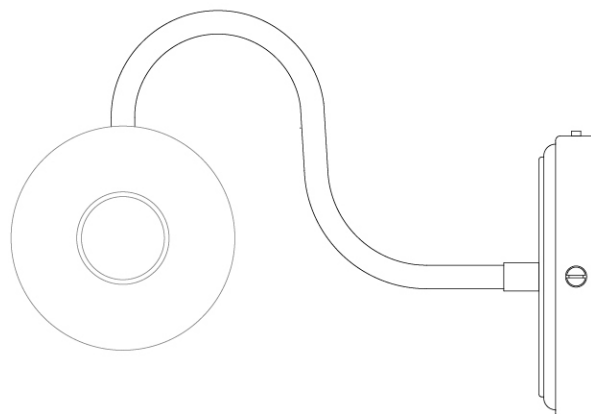

MICHAL Bathroom Light

MLBWL104PCWTEOP White

MATERIAL	Brass Glass
HEIGHT	18cm 7.09"
WIDTH DIAMETER	40cm 15.75"
LENGTH PROJECTION	25cm 9.84"
WEIGHT	1.71kg 3.77lb
LAMPHOLDER	E27
MAX WATTAGE	6.5W x 2
VOLTAGE	220/240v
IP RATING	IP65
CLASS PROTECTION	1
SHADE	GLWP02 x 2
FLEX BAR CHAIN LENGT	n/a
CABLE TYPE	-

Fixing Bracket MLWB13 | White

www.mullanlighting.com

Product Notes:

1) Lamps not included with light fixture. 2) All products are individually hand crafted, therefore may differ slightly within manufacturing tolerances. 3) Please refer to: <http://www.mullanlighting.com/terms> for full list of Terms & Conditions. 4) Cable/Chain can be shortened during installation. 5) Longer Cable/Chain available on request. 6) Additional colour finishes available on request. 7.) Dimensions do not include lamps. 8.) Products wired to UL standards will operate at 110/120v with the appropriate lampholders.

MICHAL Bathroom Light

MLBWL104POLBRSC L Polished Brass

MATERIAL	Brass Glass
HEIGHT	18cm 7.09"
WIDTH DIAMETER	40cm 15.75"
LENGTH PROJECTION	25cm 9.84"
WEIGHT	1.71kg 3.77lb
LAMPHOLDER	E27
MAX WATTAGE	6.5W x 2
VOLTAGE	220/240v
IP RATING	IP65
CLASS PROTECTION	1
SHADE	GLWP01 x 2
FLEX BAR CHAIN LENGT	n/a
CABLE TYPE	-