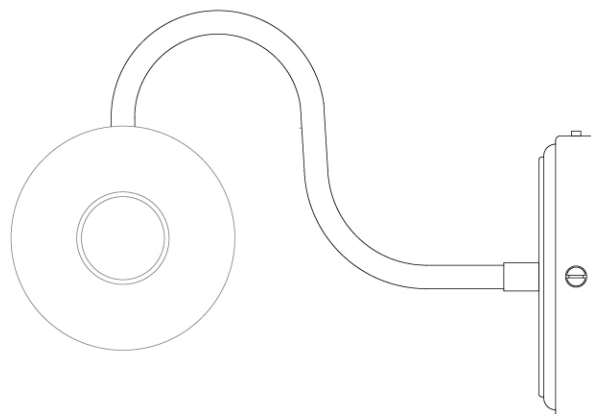

MICHAL Bathroom Light

MLBWL104PCWTECL White

MATERIAL	Brass Glass
HEIGHT	18cm 7.09"
WIDTH DIAMETER	40cm 15.75"
LENGTH PROJECTION	25cm 9.84"
WEIGHT	1.71kg 3.77lb
LAMPHOLDER	E27
MAX WATTAGE	6.5W x 2
VOLTAGE	220/240v
IP RATING	IP65
CLASS PROTECTION	1
SHADE	GLWP01 x 2
FLEX BAR CHAIN LENGT	n/a
CABLE TYPE	-

Fixing Bracket MLWB13 | White

www.mullanlighting.com

Product Notes:

1) Lamps not included with light fixture. 2) All products are individually hand crafted, therefore may differ slightly within manufacturing tolerances. 3) Please refer to: <http://www.mullanlighting.com/terms> for full list of Terms & Conditions. 4) Cable/Chain can be shortened during installation. 5) Longer Cable/Chain available on request. 6) Additional colour finishes available on request. 7.) Dimensions do not include lamps. 8.) Products wired to UL standards will operate at 110/120v with the appropriate lampholders.

MICHAL Bathroom Light

MLBWL104PCWTEOP White

MATERIAL	Brass Glass
HEIGHT	18cm 7.09"
WIDTH DIAMETER	40cm 15.75"
LENGTH PROJECTION	25cm 9.84"
WEIGHT	1.71kg 3.77lb
LAMPHOLDER	E27
MAX WATTAGE	6.5W x 2
VOLTAGE	220/240v
IP RATING	IP65
CLASS PROTECTION	1
SHADE	GLWP02 x 2
FLEX BAR CHAIN LENGT	n/a
CABLE TYPE	-