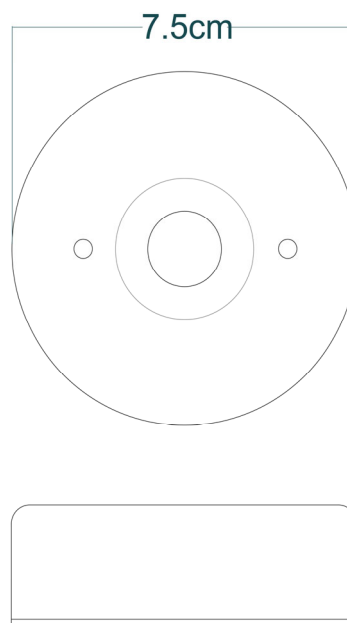

MATERIAL	Brass | Glass
HEIGHT	18cm | 7.09"
WIDTH | DIAMETER	40cm | 15.75"
LENGTH | PROJECTION	25cm | 9.84"
WEIGHT	1.71kg | 3.77lb
LAMPHOLDER	E27
MAX WATTAGE	6.5W x 2
VOLTAGE	220/240v
IP RATING	IP65
CLASS PROTECTION	1
SHADE	GLWP01 x 2
FLEX | BAR | CHAIN LENGT	n/a
CABLE TYPE	-

Fixing Bracket MLWB13 | White