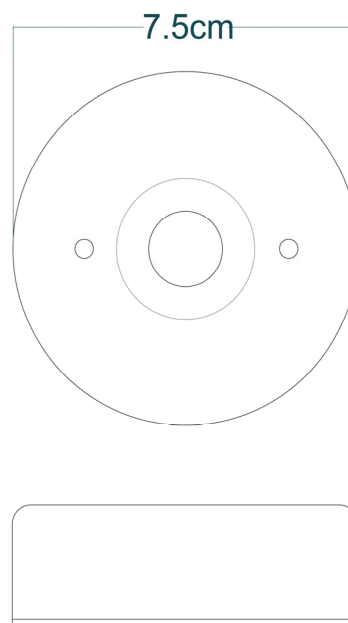

MATERIAL	Brass | Glass
HEIGHT	18cm | 7.09"
WIDTH | DIAMETER	40cm | 15.75"
LENGTH | PROJECTION	25cm | 9.84"
WEIGHT	1.71kg | 3.77lb
LAMPHOLDER	E27
MAX WATTAGE	6.5W x 2
VOLTAGE	220/240v
IP RATING	IP65
CLASS PROTECTION	1
SHADE	GLWP01 x 2
FLEX | BAR | CHAIN LENGT	n/a
CABLE TYPE	-

Fixing Bracket MLWB13 | Satin Brass