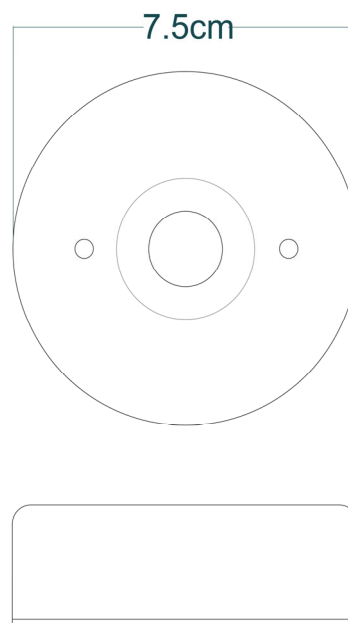

Fixing Bracket MLWB13 | Antique Silver

www.mullanlighting.com

Product Notes:

1) Lamps not included with light fixture. 2) All products are individually hand crafted, therefore may differ slightly within manufacturing tolerances. 3) Please refer to: <http://www.mullanlighting.com/terms> for full list of Terms & Conditions. 4) Cable/Chain can be shortened during installation. 5) Longer Cable/Chain available on request. 6) Additional colour finishes available on request. 7.) Dimensions do not include lamps. 8.) Products wired to UL standards will operate at 110/120v with the appropriate lampholders.