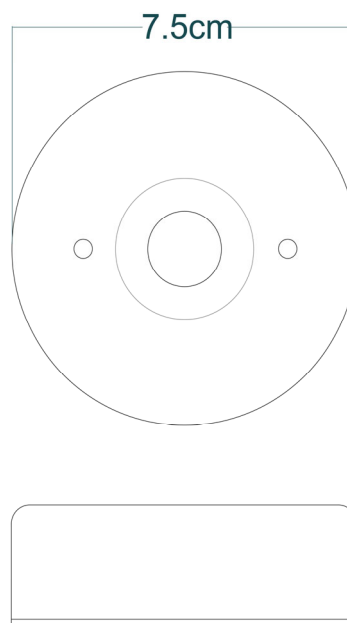

MATERIAL	Brass | Glass
HEIGHT	18cm | 7.09"
WIDTH | DIAMETER	40cm | 15.75"
LENGTH | PROJECTION	25cm | 9.84"
WEIGHT	1.71kg | 3.77lb
LAMPHOLDER	E27
MAX WATTAGE	6.5W x 2
VOLTAGE	220/240v
IP RATING	IP65
CLASS PROTECTION	1
SHADE	GLWP01 x 2
FLEX | BAR | CHAIN LENGT	n/a
CABLE TYPE	-

Fixing Bracket MLWB13 | Antique Brass