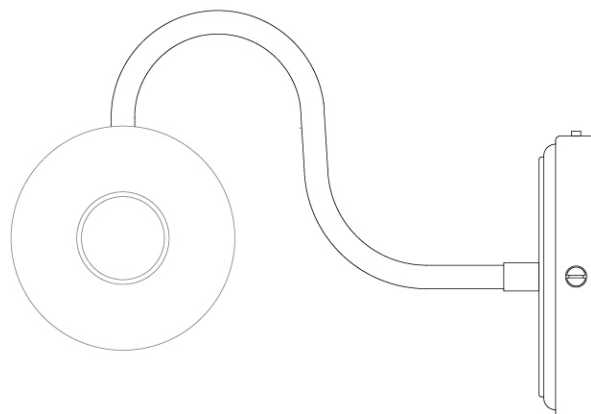

MICHAL Bathroom Light

MLBWL104ANTSLVOP Antique Silver

MATERIAL	Brass Glass
HEIGHT	18cm 7.09"
WIDTH DIAMETER	40cm 15.75"
LENGTH PROJECTION	25cm 9.84"
WEIGHT	1.71kg 3.77lb
LAMPHOLDER	E27
MAX WATTAGE	6.5W x 2
VOLTAGE	220/240v
IP RATING	IP65
CLASS PROTECTION	1
SHADE	GLWP02 x 2
FLEX BAR CHAIN LENGT	n/a
CABLE TYPE	-

Fixing Bracket MLWB13 | Antique Silver

www.mullanlighting.com

Product Notes:

1) Lamps not included with light fixture. 2) All products are individually hand crafted, therefore may differ slightly within manufacturing tolerances. 3) Please refer to: <http://www.mullanlighting.com/terms> for full list of Terms & Conditions. 4) Cable/Chain can be shortened during installation. 5) Longer Cable/Chain available on request. 6) Additional colour finishes available on request. 7.) Dimensions do not include lamps. 8.) Products wired to UL standards will operate at 110/120v with the appropriate lampholders.

MICHAL Bathroom Light

MLBWL104NATBRSC Natural Brass

MATERIAL	Brass Glass
HEIGHT	18cm 7.09"
WIDTH DIAMETER	40cm 15.75"
LENGTH PROJECTION	25cm 9.84"
WEIGHT	1.71kg 3.77lb
LAMPHOLDER	E27
MAX WATTAGE	6.5W x 2
VOLTAGE	220/240v
IP RATING	IP65
CLASS PROTECTION	1
SHADE	GLWP01 x 2
FLEX BAR CHAIN LENGT	n/a
CABLE TYPE	-