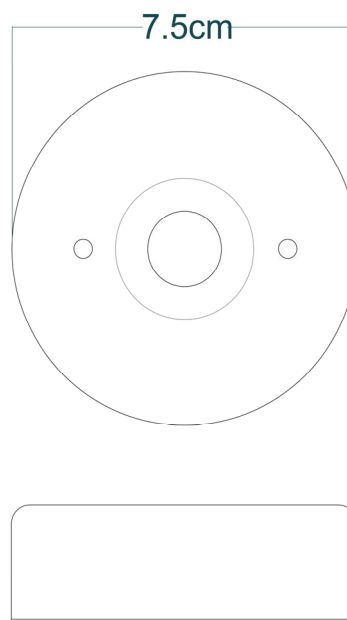

MATERIAL	Brass | Glass
HEIGHT	18cm | 7.09"
WIDTH | DIAMETER	40cm | 15.75"
LENGTH | PROJECTION	25cm | 9.84"
WEIGHT	1.71kg | 3.77lb
LAMPHOLDER	E27
MAX WATTAGE	6.5W x 2
VOLTAGE	220/240v
IP RATING	IP65
CLASS PROTECTION	1
SHADE	GLWP01 x 2
FLEX | BAR | CHAIN LENGT	n/a
CABLE TYPE	-

Fixing Bracket MLWB13 | Polished Brass