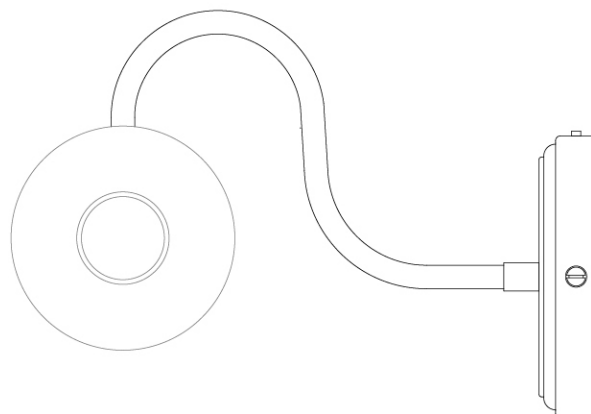

MICHAL Bathroom Light

MLBWL104ANTBRSC L Antique Brass

MATERIAL	Brass Glass
HEIGHT	18cm 7.09"
WIDTH DIAMETER	40cm 15.75"
LENGTH PROJECTION	25cm 9.84"
WEIGHT	1.71kg 3.77lb
LAMPHOLDER	E27
MAX WATTAGE	6.5W x 2
VOLTAGE	220/240v
IP RATING	IP65
CLASS PROTECTION	1
SHADE	GLWP01 x 2
FLEX BAR CHAIN LENGT	n/a
CABLE TYPE	-

MICHAL Bathroom Light

MLBWL104SATBRSCS Satin Brass

MATERIAL	Brass Glass
HEIGHT	18cm 7.09"
WIDTH DIAMETER	40cm 15.75"
LENGTH PROJECTION	25cm 9.84"
WEIGHT	1.71kg 3.77lb
LAMPHOLDER	E27
MAX WATTAGE	6.5W x 2
VOLTAGE	220/240v
IP RATING	IP65
CLASS PROTECTION	1
SHADE	GLWP01 x 2
FLEX BAR CHAIN LENGT	n/a
CABLE TYPE	-

Fixing Bracket MLWB13 | Satin Brass

www.mullanlighting.com

Product Notes:

1) Lamps not included with light fixture. 2) All products are individually hand crafted, therefore may differ slightly within manufacturing tolerances. 3) Please refer to: <http://www.mullanlighting.com/terms> for full list of Terms & Conditions. 4) Cable/Chain can be shortened during installation. 5) Longer Cable/Chain available on request. 6) Additional colour finishes available on request. 7.) Dimensions do not include lamps. 8.) Products wired to UL standards will operate at 110/120v with the appropriate lampholders.

MICHAL Bathroom Light

MLBWL104SATBRSOP Satin Brass

MATERIAL	Brass Glass
HEIGHT	18cm 7.09"
WIDTH DIAMETER	40cm 15.75"
LENGTH PROJECTION	25cm 9.84"
WEIGHT	1.71kg 3.77lb
LAMPHOLDER	E27
MAX WATTAGE	6.5W x 2
VOLTAGE	220/240v
IP RATING	IP65
CLASS PROTECTION	1
SHADE	GLWP02 x 2
FLEX BAR CHAIN LENGT	n/a
CABLE TYPE	-