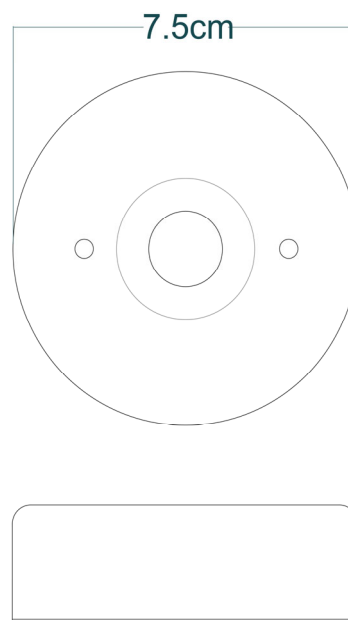

MATERIAL	Brass | Glass
HEIGHT	18cm | 7.09"
WIDTH | DIAMETER	40cm | 15.75"
LENGTH | PROJECTION	25cm | 9.84"
WEIGHT	1.71kg | 3.77lb
LAMPHOLDER	E27
MAX WATTAGE	6.5W x 2
VOLTAGE	220/240v
IP RATING	IP65
CLASS PROTECTION	1
SHADE	GLWP02 x 2
FLEX | BAR | CHAIN LENGT	n/a
CABLE TYPE	-

Fixing Bracket MLWB13 | Matt Black