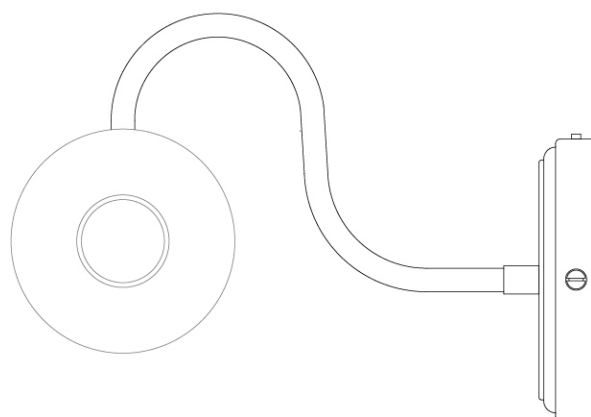

MICHAL Bathroom Light

MLBWL104NATBRSC Natural Brass

MATERIAL	Brass Glass
HEIGHT	18cm 7.09"
WIDTH DIAMETER	40cm 15.75"
LENGTH PROJECTION	25cm 9.84"
WEIGHT	1.71kg 3.77lb
LAMPHOLDER	E27
MAX WATTAGE	6.5W x 2
VOLTAGE	220/240v
IP RATING	IP65
CLASS PROTECTION	1
SHADE	GLWP01 x 2
FLEX BAR CHAIN LENGT	n/a
CABLE TYPE	-

Fixing Bracket MLWB13 | Natural Brass

www.mullanlighting.com

Product Notes:

1) Lamps not included with light fixture. 2) All products are individually hand crafted, therefore may differ slightly within manufacturing tolerances. 3) Please refer to: <http://www.mullanlighting.com/terms> for full list of Terms & Conditions. 4) Cable/Chain can be shortened during installation. 5) Longer Cable/Chain available on request. 6) Additional colour finishes available on request. 7.) Dimensions do not include lamps. 8.) Products wired to UL standards will operate at 110/120v with the appropriate lampholders.

MICHAL Bathroom Light

MLBWL104NATBRSOP Natural Brass

MATERIAL	Brass Glass
HEIGHT	18cm 7.09"
WIDTH DIAMETER	40cm 15.75"
LENGTH PROJECTION	25cm 9.84"
WEIGHT	1.71kg 3.77lb
LAMPHOLDER	E27
MAX WATTAGE	6.5W x 2
VOLTAGE	220/240v
IP RATING	IP65
CLASS PROTECTION	1
SHADE	GLWP02 x 2
FLEX BAR CHAIN LENGT	n/a
CABLE TYPE	-