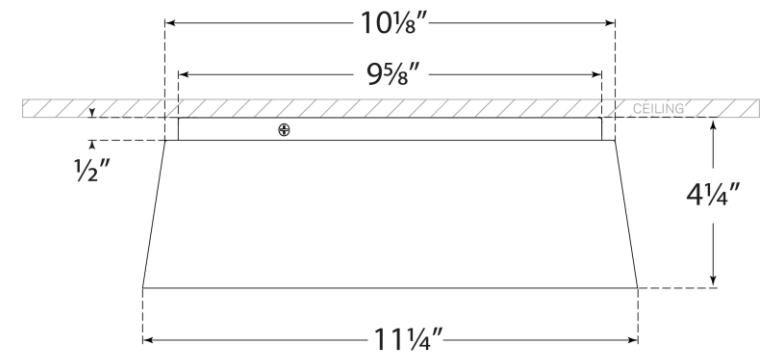

## Halo Small Flush Mount

Item # BBL 4094G

Designer: Barbara Barry

Height: 4.25"

Width: 11.25"

Canopy: 10" Round

Finishes: BLK, BSL, G, WHT

Socket: Dedicated LED

Wattage: 24w (2200lm)

Weight: 4 Pounds

Side View