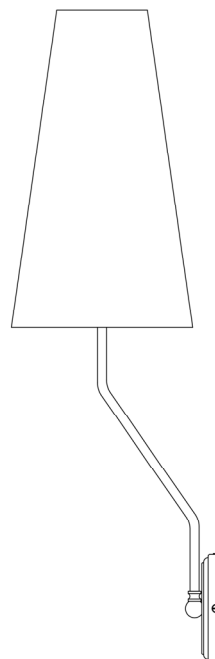

# RHYL Wall Light

MLWL327ANTBRS    Antique Brass

<b>MATERIAL</b>	Brass
<b>HEIGHT</b>	72cm   28.35"
<b>WIDTH   DIAMETER</b>	20cm   7.87"
<b>LENGTH   PROJECTION</b>	22cm   8.66"
<b>WEIGHT</b>	0.78kg   1.72lb
<b>LAMPHOLDER</b>	E27
<b>MAX WATTAGE</b>	40W
<b>VOLTAGE</b>	220/240v
<b>IP RATING</b>	IP20
<b>CLASS PROTECTION</b>	1
<b>SHADE</b>	MLFS004
<b>FLEX   BAR   CHAIN LENGTH</b>	n/a
<b>CABLE TYPE</b>	-

**FIXING BRACKET**    MLWB09 | Antique Brass

[www.mullanlighting.com](http://www.mullanlighting.com)

**Product Notes:**

1) Lamps not included with light fixture. 2) All products are individually hand crafted, therefore may differ slightly within manufacturing tolerances. 3) Please refer to: <http://www.mullanlighting.com/terms> for full list of Terms & Conditions. 4) Cable/Chain can be shortened during installation. 5) Longer Cable/Chain available on request. 6) Additional colour finishes available on request. 7.) Dimensions do not include lamps. 8.) Products wired to UL standards will operate at 110/120v with the appropriate lampholders.

# RHYL Wall Light

MLWL327ANTSLV    Antique Silver

<b>MATERIAL</b>	Brass
<b>HEIGHT</b>	72cm   28.35"
<b>WIDTH   DIAMETER</b>	20cm   7.87"
<b>LENGTH   PROJECTION</b>	22cm   8.66"
<b>WEIGHT</b>	0.78kg   1.72lb
<b>LAMPHOLDER</b>	E27
<b>MAX WATTAGE</b>	40W
<b>VOLTAGE</b>	220/240v
<b>IP RATING</b>	IP20
<b>CLASS PROTECTION</b>	1
<b>SHADE</b>	MLFS004
<b>FLEX   BAR   CHAIN LENGTH</b>	n/a
<b>CABLE TYPE</b>	-

# RHYL Wall Light

MLWL327PCBLK Black

MATERIAL	Brass
HEIGHT	72cm   28.35"
WIDTH   DIAMETER	20cm   7.87"
LENGTH   PROJECTION	22cm   8.66"
WEIGHT	0.78kg   1.72lb
LAMPHOLDER	E27
MAX WATTAGE	40W
VOLTAGE	220/240v
IP RATING	IP20
CLASS PROTECTION	1
SHADE	MLFS004
FLEX   BAR   CHAIN LENGTH	n/a
CABLE TYPE	-