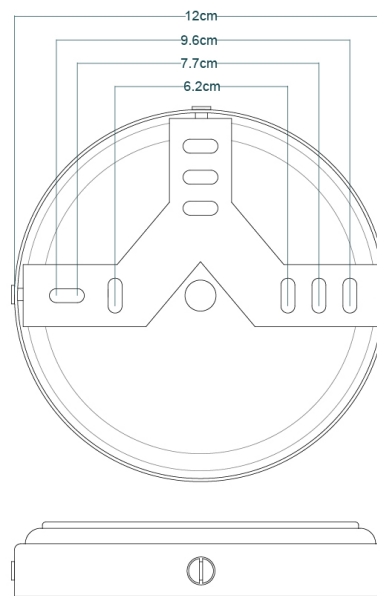

FIXING BRACKET MLWB09 | Black

www.mullanlighting.com

Product Notes:

1) Lamps not included with light fixture. 2) All products are individually hand crafted, therefore may differ slightly within manufacturing tolerances. 3) Please refer to: <http://www.mullanlighting.com/terms> for full list of Terms & Conditions. 4) Cable/Chain can be shortened during installation. 5) Longer Cable/Chain available on request. 6) Additional colour finishes available on request. 7.) Dimensions do not include lamps. 8.) Products wired to UL standards will operate at 110/120v with the appropriate lampholders.