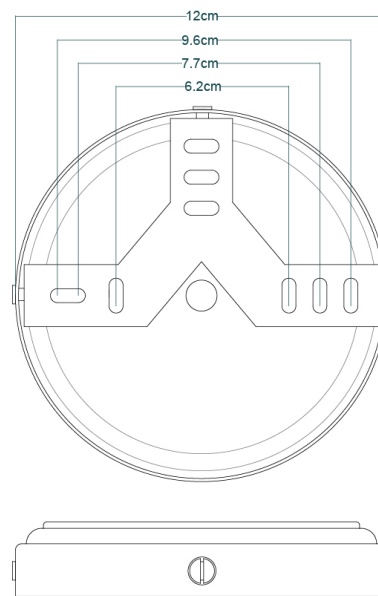

MATERIAL	Brass
HEIGHT	72cm | 28.35"
WIDTH | DIAMETER	20cm | 7.87"
LENGTH | PROJECTION	22cm | 8.66"
WEIGHT	0.78kg | 1.72lb
LAMPHOLDER	E27
MAX WATTAGE	40W
VOLTAGE	220/240v
IP RATING	IP20
CLASS PROTECTION	1
SHADE	MLFS004
FLEX | BAR | CHAIN LENGTH	n/a
CABLE TYPE	-

FIXING BRACKET   MLWB09 | Antique Brass