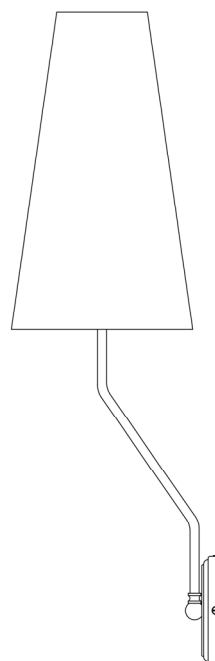

# RHYL Wall Light

MLWL327ANTBRS    Antique Brass

<b>MATERIAL</b>	Brass
<b>HEIGHT</b>	72cm   28.35"
<b>WIDTH   DIAMETER</b>	20cm   7.87"
<b>LENGTH   PROJECTION</b>	22cm   8.66"
<b>WEIGHT</b>	0.78kg   1.72lb
<b>LAMPHOLDER</b>	E27
<b>MAX WATTAGE</b>	40W
<b>VOLTAGE</b>	220/240v
<b>IP RATING</b>	IP20
<b>CLASS PROTECTION</b>	1
<b>SHADE</b>	MLFS004
<b>FLEX   BAR   CHAIN LENGTH</b>	n/a
<b>CABLE TYPE</b>	-

# RHYL Wall Light

MLWL327ANTSLV    Antique Silver

<b>MATERIAL</b>	Brass
<b>HEIGHT</b>	72cm   28.35"
<b>WIDTH   DIAMETER</b>	20cm   7.87"
<b>LENGTH   PROJECTION</b>	22cm   8.66"
<b>WEIGHT</b>	0.78kg   1.72lb
<b>LAMPHOLDER</b>	E27
<b>MAX WATTAGE</b>	40W
<b>VOLTAGE</b>	220/240v
<b>IP RATING</b>	IP20
<b>CLASS PROTECTION</b>	1
<b>SHADE</b>	MLFS004
<b>FLEX   BAR   CHAIN LENGTH</b>	n/a
<b>CABLE TYPE</b>	-

**FIXING BRACKET**    MLWB09 | Antique Silver

[www.mullanlighting.com](http://www.mullanlighting.com)

**Product Notes:**

1) Lamps not included with light fixture. 2) All products are individually hand crafted, therefore may differ slightly within manufacturing tolerances. 3) Please refer to: <http://www.mullanlighting.com/terms> for full list of Terms & Conditions. 4) Cable/Chain can be shortened during installation. 5) Longer Cable/Chain available on request. 6) Additional colour finishes available on request. 7.) Dimensions do not include lamps. 8.) Products wired to UL standards will operate at 110/120v with the appropriate lampholders.

# RHYL Wall Light

MLWL327PCBLK Black

MATERIAL	Brass
HEIGHT	72cm   28.35"
WIDTH   DIAMETER	20cm   7.87"
LENGTH   PROJECTION	22cm   8.66"
WEIGHT	0.78kg   1.72lb
LAMPHOLDER	E27
MAX WATTAGE	40W
VOLTAGE	220/240v
IP RATING	IP20
CLASS PROTECTION	1
SHADE	MLFS004
FLEX   BAR   CHAIN LENGTH	n/a
CABLE TYPE	-