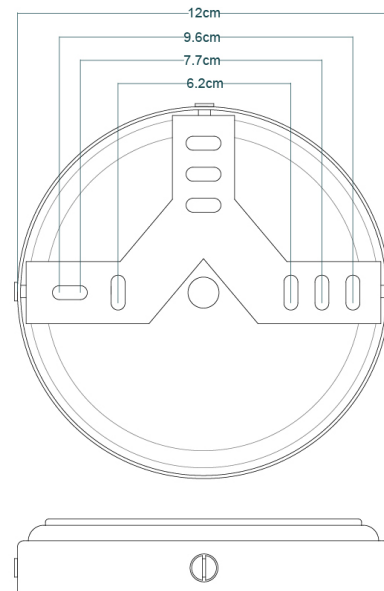

MATERIAL	Brass
HEIGHT	72cm | 28.35"
WIDTH | DIAMETER	20cm | 7.87"
LENGTH | PROJECTION	22cm | 8.66"
WEIGHT	0.78kg | 1.72lb
LAMPHOLDER	E27
MAX WATTAGE	40W
VOLTAGE	220/240v
IP RATING	IP20
CLASS PROTECTION	1
SHADE	MLFS004
FLEX | BAR | CHAIN LENGTH	n/a
CABLE TYPE	-

FIXING BRACKET MLWB09 | White