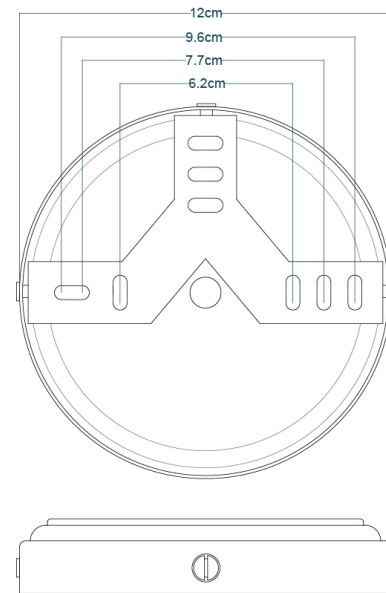

FIXING BRACKET MLWB09 | Matt Black

www.mullanlighting.com

Product Notes:

1) Lamps not included with light fixture. 2) All products are individually hand crafted, therefore may differ slightly within manufacturing tolerances. 3) Please refer to: <http://www.mullanlighting.com/terms> for full list of Terms & Conditions. 4) Cable/Chain can be shortened during installation. 5) Longer Cable/Chain available on request. 6) Additional colour finishes available on request. 7.) Dimensions do not include lamps. 8.) Products wired to UL standards will operate at 110/120v with the appropriate lampholders.