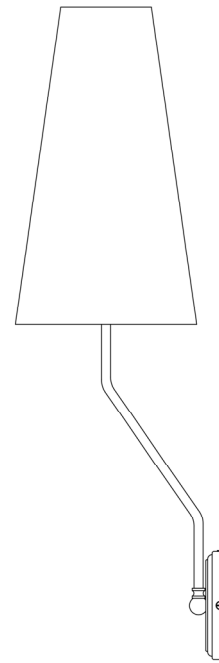

# RHYL Wall Light

MLWL327ANTBRS    Antique Brass

<b>MATERIAL</b>	Brass
<b>HEIGHT</b>	72cm   28.35"
<b>WIDTH   DIAMETER</b>	20cm   7.87"
<b>LENGTH   PROJECTION</b>	22cm   8.66"
<b>WEIGHT</b>	0.78kg   1.72lb
<b>LAMPHOLDER</b>	E27
<b>MAX WATTAGE</b>	40W
<b>VOLTAGE</b>	220/240v
<b>IP RATING</b>	IP20
<b>CLASS PROTECTION</b>	1
<b>SHADE</b>	MLFS004
<b>FLEX   BAR   CHAIN LENGTH</b>	n/a
<b>CABLE TYPE</b>	-

# RHYL Wall Light

MLWL327ANTSLV    Antique Silver

<b>MATERIAL</b>	Brass
<b>HEIGHT</b>	72cm   28.35"
<b>WIDTH   DIAMETER</b>	20cm   7.87"
<b>LENGTH   PROJECTION</b>	22cm   8.66"
<b>WEIGHT</b>	0.78kg   1.72lb
<b>LAMPHOLDER</b>	E27
<b>MAX WATTAGE</b>	40W
<b>VOLTAGE</b>	220/240v
<b>IP RATING</b>	IP20
<b>CLASS PROTECTION</b>	1
<b>SHADE</b>	MLFS004
<b>FLEX   BAR   CHAIN LENGTH</b>	n/a
<b>CABLE TYPE</b>	-

# RHYL Wall Light

MLWL327PCBLK Black

MATERIAL	Brass
HEIGHT	72cm   28.35"
WIDTH   DIAMETER	20cm   7.87"
LENGTH   PROJECTION	22cm   8.66"
WEIGHT	0.78kg   1.72lb
LAMPHOLDER	E27
MAX WATTAGE	40W
VOLTAGE	220/240v
IP RATING	IP20
CLASS PROTECTION	1
SHADE	MLFS004
FLEX   BAR   CHAIN LENGTH	n/a
CABLE TYPE	-

# RHYL Wall Light

MLWL327PCMBK Matt Black

MATERIAL	Brass
HEIGHT	72cm   28.35"
WIDTH   DIAMETER	20cm   7.87"
LENGTH   PROJECTION	22cm   8.66"
WEIGHT	0.78kg   1.72lb
LAMPHOLDER	E27
MAX WATTAGE	40W
VOLTAGE	220/240v
IP RATING	IP20
CLASS PROTECTION	1
SHADE	MLFS004
FLEX   BAR   CHAIN LENGTH	n/a
CABLE TYPE	-