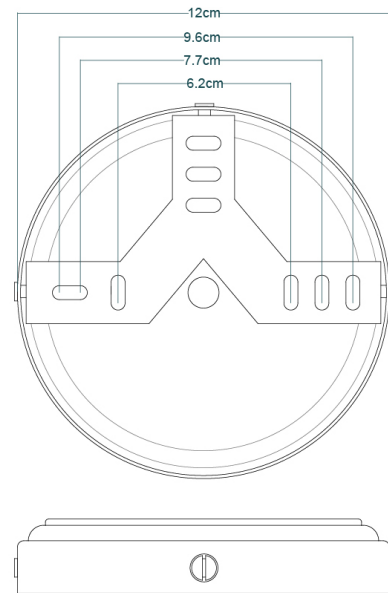

MATERIAL	Brass
HEIGHT	72cm | 28.35"
WIDTH | DIAMETER	20cm | 7.87"
LENGTH | PROJECTION	22cm | 8.66"
WEIGHT	0.78kg | 1.72lb
LAMPHOLDER	E27
MAX WATTAGE	40W
VOLTAGE	220/240v
IP RATING	IP20
CLASS PROTECTION	1
SHADE	MLFS004
FLEX | BAR | CHAIN LENGTH	n/a
CABLE TYPE	-

FIXING BRACKET MLWB09 | Satin Brass