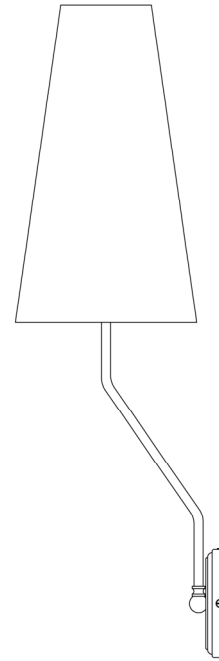

# RHYL Wall Light

MLWL327ANTSLV    Antique Silver

<b>MATERIAL</b>	Brass
<b>HEIGHT</b>	72cm   28.35"
<b>WIDTH   DIAMETER</b>	20cm   7.87"
<b>LENGTH   PROJECTION</b>	22cm   8.66"
<b>WEIGHT</b>	0.78kg   1.72lb
<b>LAMPHOLDER</b>	E27
<b>MAX WATTAGE</b>	40W
<b>VOLTAGE</b>	220/240v
<b>IP RATING</b>	IP20
<b>CLASS PROTECTION</b>	1
<b>SHADE</b>	MLFS004
<b>FLEX   BAR   CHAIN LENGTH</b>	n/a
<b>CABLE TYPE</b>	-

# RHYL Wall Light

MLWL327PCWTE White

<b>MATERIAL</b>	Brass
<b>HEIGHT</b>	72cm   28.35"
<b>WIDTH   DIAMETER</b>	20cm   7.87"
<b>LENGTH   PROJECTION</b>	22cm   8.66"
<b>WEIGHT</b>	0.78kg   1.72lb
<b>LAMPHOLDER</b>	E27
<b>MAX WATTAGE</b>	40W
<b>VOLTAGE</b>	220/240v
<b>IP RATING</b>	IP20
<b>CLASS PROTECTION</b>	1
<b>SHADE</b>	MLFS004
<b>FLEX   BAR   CHAIN LENGTH</b>	n/a
<b>CABLE TYPE</b>	-

**FIXING BRACKET** MLWB09 | White

[www.mullanlighting.com](http://www.mullanlighting.com)

**Product Notes:**

1) Lamps not included with light fixture. 2) All products are individually hand crafted, therefore may differ slightly within manufacturing tolerances. 3) Please refer to: <http://www.mullanlighting.com/terms> for full list of Terms & Conditions. 4) Cable/Chain can be shortened during installation. 5) Longer Cable/Chain available on request. 6) Additional colour finishes available on request. 7.) Dimensions do not include lamps. 8.) Products wired to UL standards will operate at 110/120v with the appropriate lampholders.

# RHYL Wall Light

MLWL327POLBRS Polished Brass

MATERIAL	Brass
HEIGHT	72cm   28.35"
WIDTH   DIAMETER	20cm   7.87"
LENGTH   PROJECTION	22cm   8.66"
WEIGHT	0.78kg   1.72lb
LAMPHOLDER	E27
MAX WATTAGE	40W
VOLTAGE	220/240v
IP RATING	IP20
CLASS PROTECTION	1
SHADE	MLFS004
FLEX   BAR   CHAIN LENGTH	n/a
CABLE TYPE	-