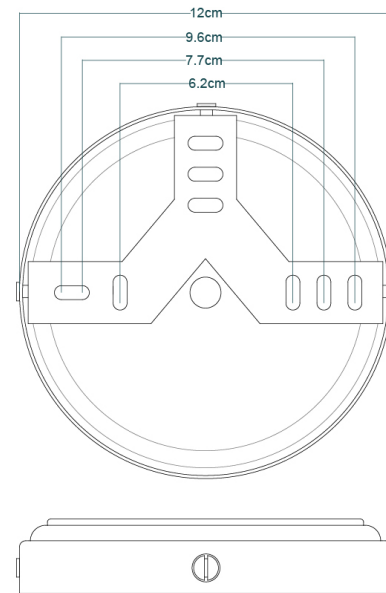

MATERIAL	Brass
HEIGHT	72cm | 28.35"
WIDTH | DIAMETER	20cm | 7.87"
LENGTH | PROJECTION	22cm | 8.66"
WEIGHT	0.78kg | 1.72lb
LAMPHOLDER	E27
MAX WATTAGE	40W
VOLTAGE	220/240v
IP RATING	IP20
CLASS PROTECTION	1
SHADE	MLFS004
FLEX | BAR | CHAIN LENGTH	n/a
CABLE TYPE	-

FIXING BRACKET MLWB09 | Polished Brass