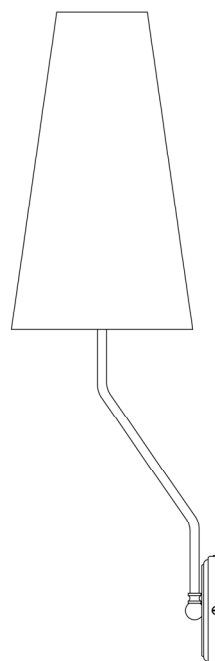

# RHYL Wall Light

MLWL327ANTBRS    Antique Brass

<b>MATERIAL</b>	Brass
<b>HEIGHT</b>	72cm   28.35"
<b>WIDTH   DIAMETER</b>	20cm   7.87"
<b>LENGTH   PROJECTION</b>	22cm   8.66"
<b>WEIGHT</b>	0.78kg   1.72lb
<b>LAMPHOLDER</b>	E27
<b>MAX WATTAGE</b>	40W
<b>VOLTAGE</b>	220/240v
<b>IP RATING</b>	IP20
<b>CLASS PROTECTION</b>	1
<b>SHADE</b>	MLFS004
<b>FLEX   BAR   CHAIN LENGTH</b>	n/a
<b>CABLE TYPE</b>	-

**FIXING BRACKET**    MLWB09 | Antique Brass

[www.mullanlighting.com](http://www.mullanlighting.com)

**Product Notes:**

1) Lamps not included with light fixture. 2) All products are individually hand crafted, therefore may differ slightly within manufacturing tolerances. 3) Please refer to: <http://www.mullanlighting.com/terms> for full list of Terms & Conditions. 4) Cable/Chain can be shortened during installation. 5) Longer Cable/Chain available on request. 6) Additional colour finishes available on request. 7.) Dimensions do not include lamps. 8.) Products wired to UL standards will operate at 110/120v with the appropriate lampholders.

# RHYL Wall Light

MLWL327ANTSLV    Antique Silver

<b>MATERIAL</b>	Brass
<b>HEIGHT</b>	72cm   28.35"
<b>WIDTH   DIAMETER</b>	20cm   7.87"
<b>LENGTH   PROJECTION</b>	22cm   8.66"
<b>WEIGHT</b>	0.78kg   1.72lb
<b>LAMPHOLDER</b>	E27
<b>MAX WATTAGE</b>	40W
<b>VOLTAGE</b>	220/240v
<b>IP RATING</b>	IP20
<b>CLASS PROTECTION</b>	1
<b>SHADE</b>	MLFS004
<b>FLEX   BAR   CHAIN LENGTH</b>	n/a
<b>CABLE TYPE</b>	-

# RHYL Wall Light

MLWL327PCBLK Black

MATERIAL	Brass
HEIGHT	72cm   28.35"
WIDTH   DIAMETER	20cm   7.87"
LENGTH   PROJECTION	22cm   8.66"
WEIGHT	0.78kg   1.72lb
LAMPHOLDER	E27
MAX WATTAGE	40W
VOLTAGE	220/240v
IP RATING	IP20
CLASS PROTECTION	1
SHADE	MLFS004
FLEX   BAR   CHAIN LENGTH	n/a
CABLE TYPE	-