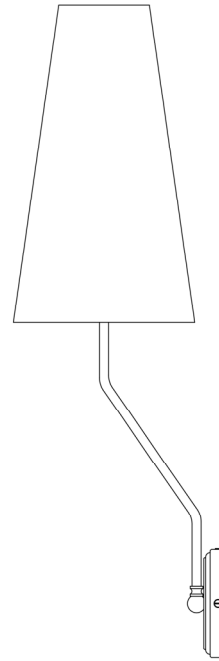

# RHYL Wall Light

MLWL327ANTSLV    Antique Silver

<b>MATERIAL</b>	Brass
<b>HEIGHT</b>	72cm   28.35"
<b>WIDTH   DIAMETER</b>	20cm   7.87"
<b>LENGTH   PROJECTION</b>	22cm   8.66"
<b>WEIGHT</b>	0.78kg   1.72lb
<b>LAMPHOLDER</b>	E27
<b>MAX WATTAGE</b>	40W
<b>VOLTAGE</b>	220/240v
<b>IP RATING</b>	IP20
<b>CLASS PROTECTION</b>	1
<b>SHADE</b>	MLFS004
<b>FLEX   BAR   CHAIN LENGTH</b>	n/a
<b>CABLE TYPE</b>	-

# RHYL Wall Light

MLWL327POLBRS Polished Brass

MATERIAL	Brass
HEIGHT	72cm   28.35"
WIDTH   DIAMETER	20cm   7.87"
LENGTH   PROJECTION	22cm   8.66"
WEIGHT	0.78kg   1.72lb
LAMPHOLDER	E27
MAX WATTAGE	40W
VOLTAGE	220/240v
IP RATING	IP20
CLASS PROTECTION	1
SHADE	MLFS004
FLEX   BAR   CHAIN LENGTH	n/a
CABLE TYPE	-

FIXING BRACKET MLWB09 | Polished Brass

[www.mullanlighting.com](http://www.mullanlighting.com)

Product Notes:

1) Lamps not included with light fixture. 2) All products are individually hand crafted, therefore may differ slightly within manufacturing tolerances. 3) Please refer to: <http://www.mullanlighting.com/terms> for full list of Terms & Conditions. 4) Cable/Chain can be shortened during installation. 5) Longer Cable/Chain available on request. 6) Additional colour finishes available on request. 7.) Dimensions do not include lamps. 8.) Products wired to UL standards will operate at 110/120v with the appropriate lampholders.

# RHYL Wall Light

MLWL327SATBRS Satin Brass

<b>MATERIAL</b>	Brass
<b>HEIGHT</b>	72cm   28.35"
<b>WIDTH   DIAMETER</b>	20cm   7.87"
<b>LENGTH   PROJECTION</b>	22cm   8.66"
<b>WEIGHT</b>	0.78kg   1.72lb
<b>LAMPHOLDER</b>	E27
<b>MAX WATTAGE</b>	40W
<b>VOLTAGE</b>	220/240v
<b>IP RATING</b>	IP20
<b>CLASS PROTECTION</b>	1
<b>SHADE</b>	MLFS004
<b>FLEX   BAR   CHAIN LENGTH</b>	n/a
<b>CABLE TYPE</b>	-