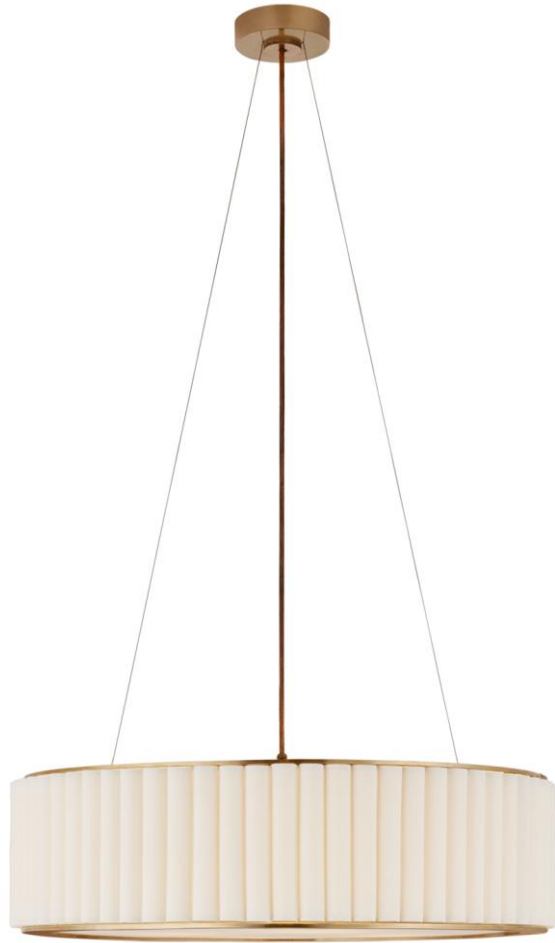

TEAR SHEET

Palati Large Hanging Shade

Item # S 5440HAB-L

Designer: Ian K. Fowler

Height: 7.75"

Width: 28"

Canopy: 5" Round

Finishes: BZ, HAB, PN

Shade Treatments: L

Socket: 4 - E26 Keyless

Wattage: 4 - 40 A19

Weight: 25 Pounds

Front View