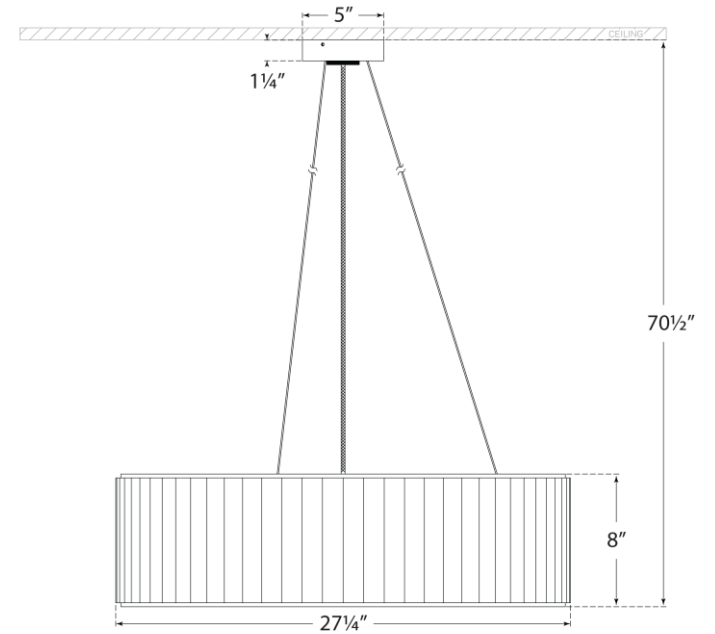

TEAR SHEET

Palati Large Hanging Shade

Item # S 5440HAB-L

Designer: Ian K. Fowler

Height: 7.75"

Width: 28"

Canopy: 5" Round

Finishes: BZ, HAB, PN

Shade Treatments: L

Socket: 4 - E26 Keyless

Wattage: 4 - 40 A19

Weight: 25 Pounds

Front View