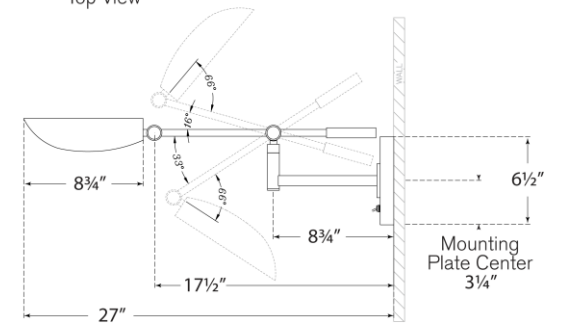

## Lola Boom Arm Wall Light

Item # S 2261AI-HAB

Designer: Ian K. Fowler

Height: 7.75" - 11.75"

Width: 3.75" - 25.75"

Extension: 10.5" - 27"

Backplate: 2.75" x 6.5" Rectangle

Finishes: AI

Shade Treatments: HAB

Socket: E12 Candelabra w/ Toggle on Backplate

Wattage: 40 T6

Top View

Side View