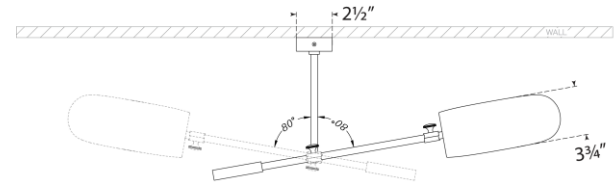

## Lola Boom Arm Wall Light

Item # S 2261AI-HAB

Designer: Ian K. Fowler

Height: 7.75" - 11.75"

Width: 3.75" - 25.75"

Extension: 10.5" - 27"

Backplate: 2.75" x 6.5" Rectangle

Finishes: AI

Shade Treatments: HAB

Socket: E12 Candelabra w/ Toggle on Backplate

Wattage: 40 T6

Top View

Side View